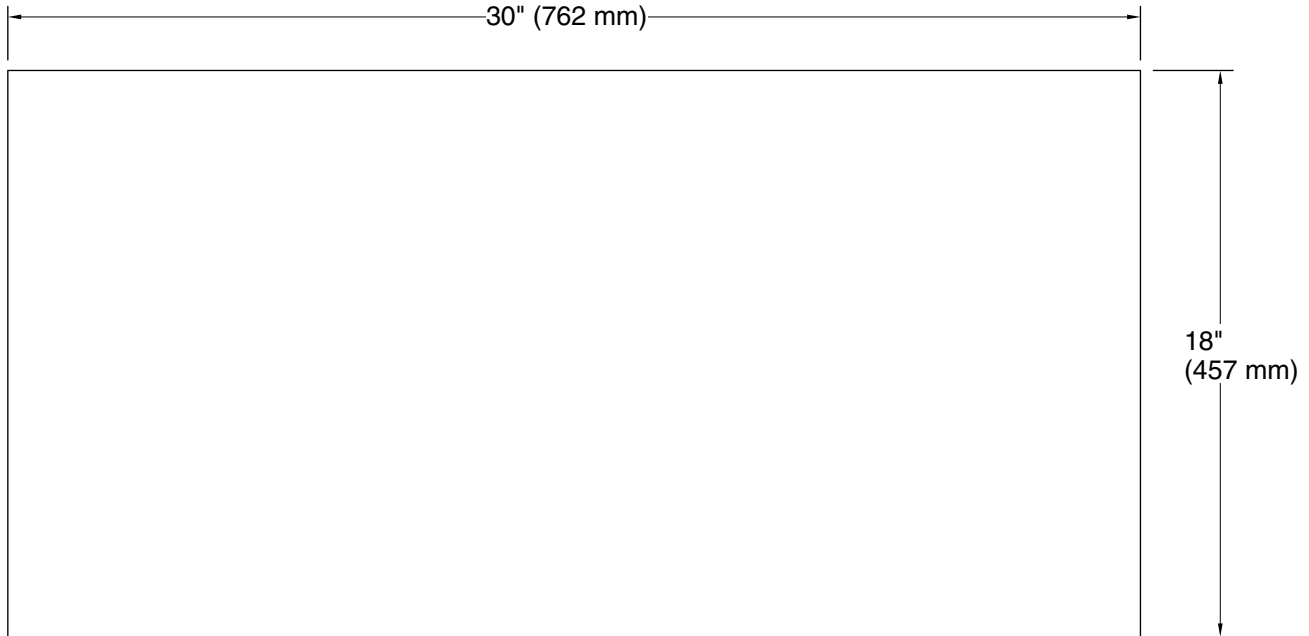

Turkish Bath Linens
hand towel with Textured weave, 18" x 30"
K-31508-TX

Technical Information

All product dimensions are nominal.

Material: Cotton, Turkish