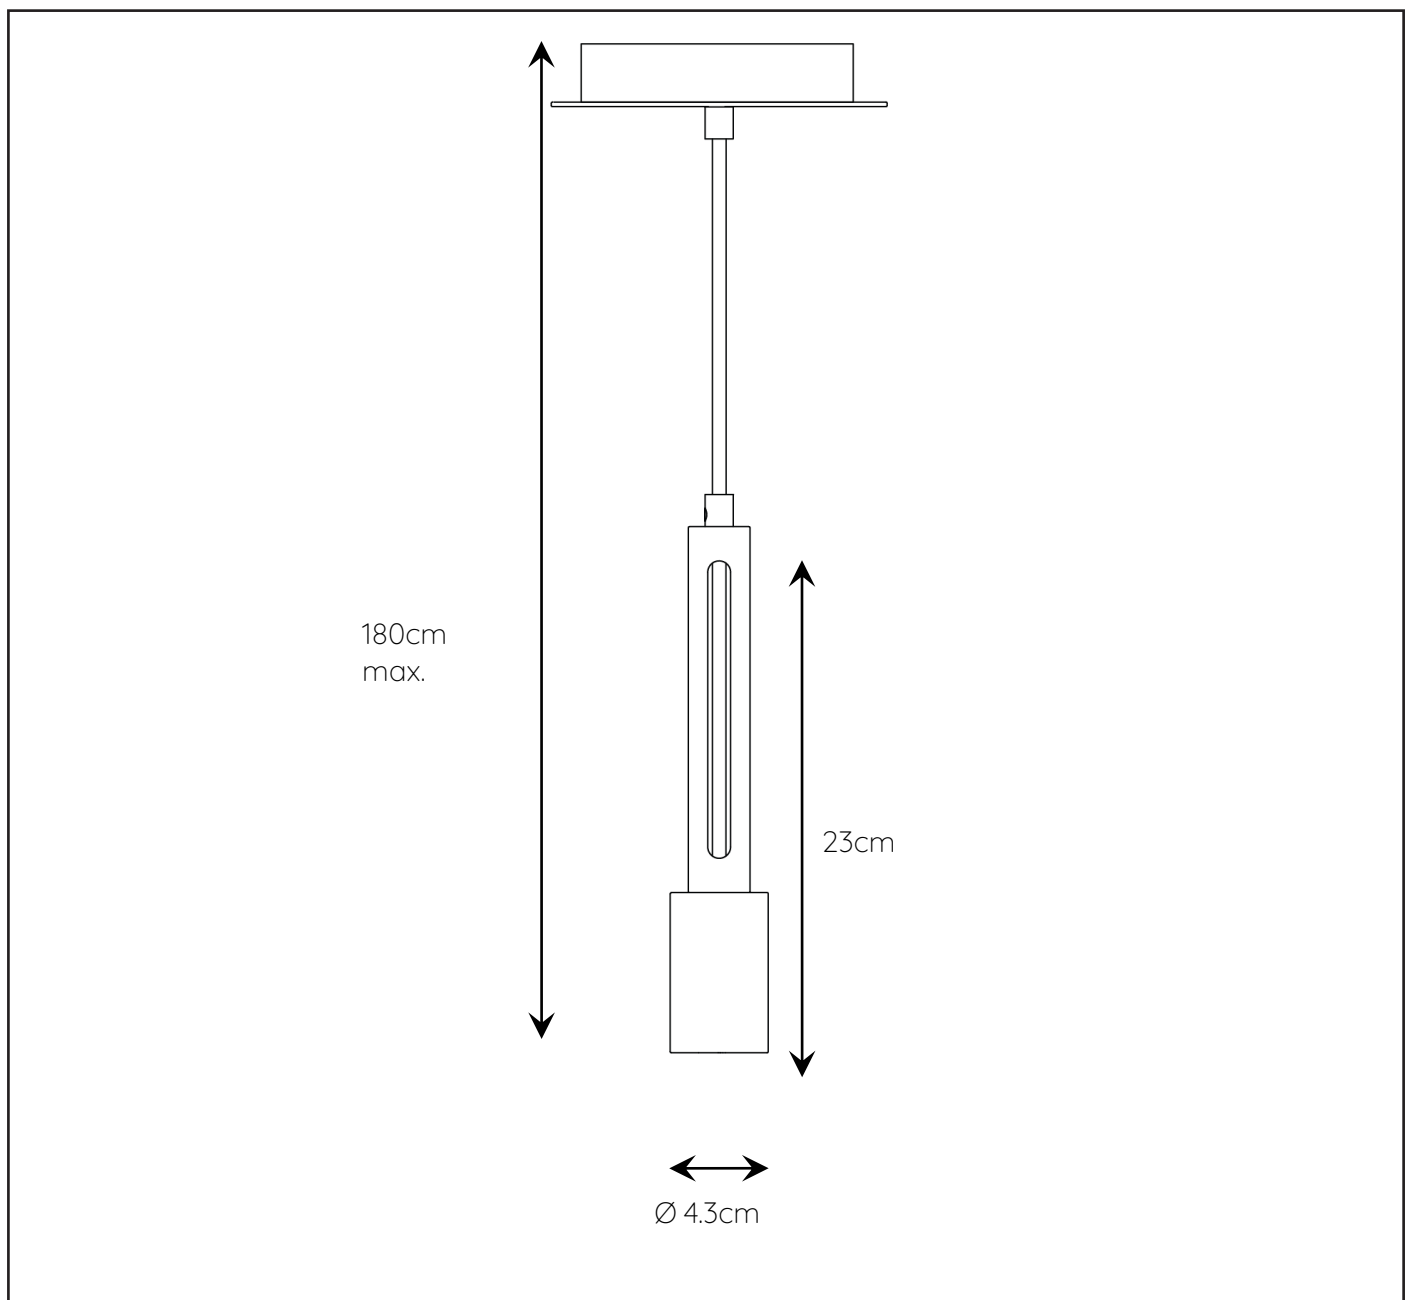

RECOMMENDED LUCIDE
LIGHT SOURCE

49032/05/65

Light source dimmable : No

Light source incl. : No

General

Dimensions LxWxH : 4.3cm x 4.3cm x 23 cm
 Heigth minimum : -
 Heigth maximum : -
 Dimensions shade LxWxH : 4.3 cm x 4.3 cm x 7 cm
 Main material : Metal & Wood
 Color : Wood& black
 Style : Vintage
 Shape : Cylinder
 Weight : 0.55 kg
 Warranty : 2 years

Product specifications

Dimmable : No
 Light direction : Around (Diffuse)
 Adjustable in heigth : Yes
 (Before Installation)
 Directional : Not Directional
 Cable : Yes
 Cable length : 150cm
 Sensor : Without Sensor
 Control : No
 IP-Class : 20
 Electric class : 2
 Light source including ? : No
 Lamp socket : E27
 Light source number : 1
 Power requirements : 220-240V~50Hz
 Bulb type & maximum wattage : E27- max.60W

For more specifications of this product please visit
www.lucide.com

LUCIDE

TECHNICAL DRAWING & DIMENSIONS

TANNER

Item number : 39420/01/76

EAN code : 5411212390707

For more specifications, dimensions please visit
www.lucide.com

LUCIDE

INSTALLATION DRAWING SPECIFICATIONS

3

4