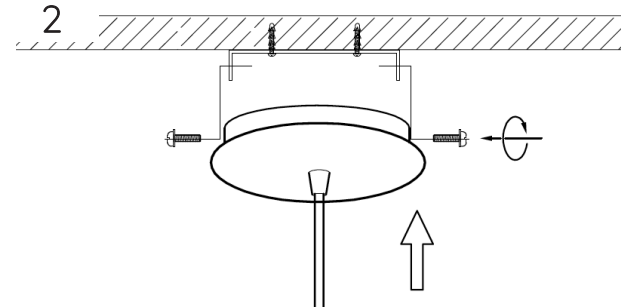

LUCIDE

INSTALLATION DRAWING SPECIFICATIONS