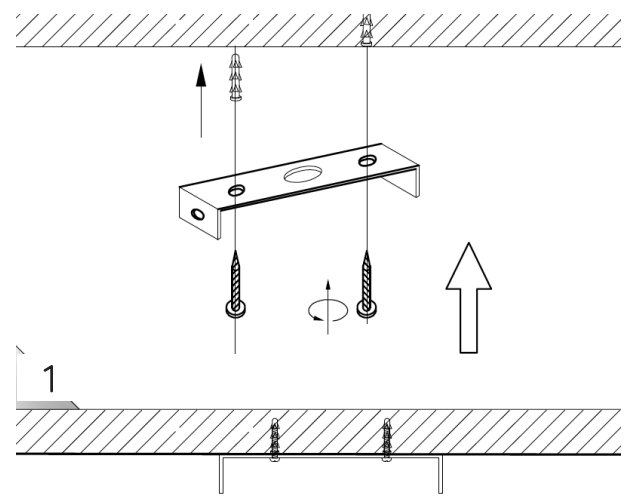

RECOMMENDED LUCIDE
LIGHT SOURCE

49032/05/65

Light source dimmable : No

Light source incl. : No

General

Dimensions LxWxH : 4.3cm x 4.3cm x 23 cm
 Heigth minimum : -
 Heigth maximum : -
 Dimensions shade LxWxH : 4.3 cm x 4.3 cm x 7 cm
 Main material : Metal & Wood
 Color : Wood& black
 Style : Vintage
 Shape : Cylinder
 Weight : 0.55 kg
 Warranty : 2 years

Product specifications

Dimmable : No
 Light direction : Around (Diffuse)
 Adjustable in heigth : Yes
 (Before Installation)
 Directional : Not Directional
 Cable : Yes
 Cable length : 150cm
 Sensor : Without Sensor
 Control : No
 IP-Class : 20
 Electric class : 2
 Light source including ? : No
 Lamp socket : E27
 Light source number : 1
 Power requirements : 220-240V~50Hz
 Bulb type & maximum wattage : E27- max.60W

For more specifications of this product please visit
www.lucide.com

LUCIDE

TECHNICAL DRAWING & DIMENSIONS

TANNER

Item number : 39420/01/76

EAN code : 5411212390707

For more specifications, dimensions please visit
www.lucide.com

LUCIDE

INSTALLATION DRAWING SPECIFICATIONS

3

4