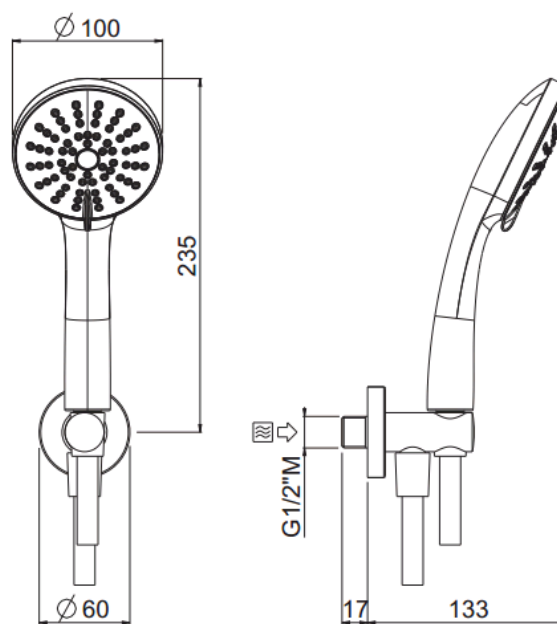

Nova 3

Duplex Nova 4
65560-CR

TECHNICAL INFORMATION

Duplex composed of: ABS 3 jets shower, non-liming; brass fixed build-in round holder 1/2"MM; double anti-torsion flexible hose in smooth PVC, cm 150. CHROME

FEATURES

Rain jet

central jet

side jet

Non-liming

double anti-torsion

PICTURE

SPARE PARTS

TECHNICAL DRAWING

FINISHINGS