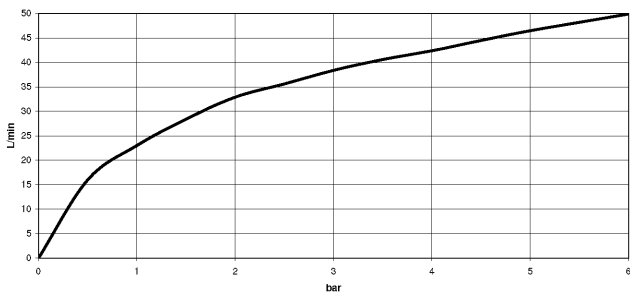

Angle valve - Brushed Platinum

IMO

22 901 782

- rosette 60 x 60 mm
- hose covering 200mm, for shortening
- 1/2" connection
- WRAS 2205004

Fits: IMO, MEM, CL.1

	Brushed Platinum	22 901 782-06
	Chrome	22 901 782-00
	Platinum	22 901 782-08
	Dark Chrome	22 901 782-19
	Brushed Durabronze (23kt Gold)	22 901 782-28
	Matte Black	22 901 782-33
	Brushed Champagne (22kt Gold)	22 901 782-46
	Champagne (22kt Gold)	22 901 782-47
	Brushed Chrome	22 901 782-93
	Brushed Dark Platinum	22 901 782-99

22 901 782

mm [inches]

Flow rate chart

Codes & Standards

Scottish Water
Byelaws

UK Water Supply
Regulations

Angle valve - Brushed Platinum

IMO