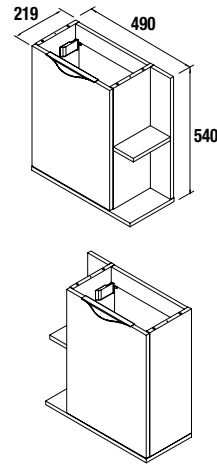

MARTHA SERIE
WALL HUNG VANITY WITH 1 DOOR AND SHELVES

MARTHA SERIE

WALL HUNG VANITY WITH 1 DOOR AND SHELVES

1 soft close door. Gloss anodized handle. Reversible vanity.

Sbiancato		Alsacia	
490	cod.	cod.	
	24786	26832	

Combination with Basins

MARTHA (Solid surface)

550	
cod.	
24785	