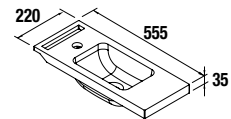

Combination with Basins

MARTHA (Solid surface)