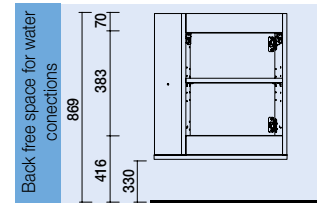

MARTHA SERIE
WALL HUNG VANITY WITH 1 DOOR AND SHELVES

MARTHA SERIE

WALL HUNG VANITY WITH 1 DOOR AND SHELVES

1 soft close door. Gloss anodized handle. Reversible vanity.

Sbiancato		Alsacia	
490	cod.	cod.	
	24786	26832	