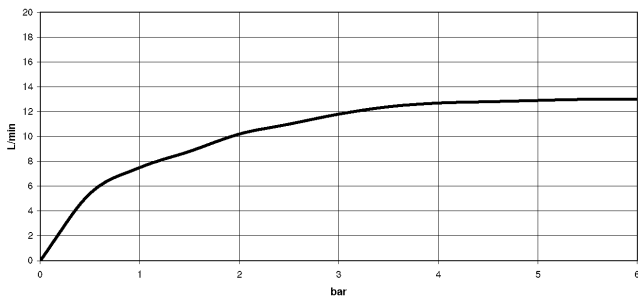

**Rain shower with ceiling fixing FlowReduce 300 x 240 mm - Brushed  
Champagne (22kt Gold)**

IMO

28 774 980

Fits: IMO, MEM, CL.1

- rain shower 300 x 240mm
- rain flow
- max. flow 12 l/min
- Function from: 12 l/min
- distance between ceiling and lower edge of the shower 165mm
- rosette 60 x 60, as required
- 1/2" connection
- with anti-scale system
- quick clearing
- This product can help a building meet the requirements of Green Building Rating Systems, e.g. LEED®, BREEAM®, DGNB

**Rain shower with ceiling fixing FlowReduce 300 x 240 mm - Brushed  
Champagne (22kt Gold)**

28 774 980  
mm [inches]

**Flow rate chart**

**Codes & Standards**

DIN 4109

ISO 3822

Ü-Zeichen

Rain shower with ceiling fixing FlowReduce 300 x 240 mm - Brushed  
Champagne (22kt Gold)