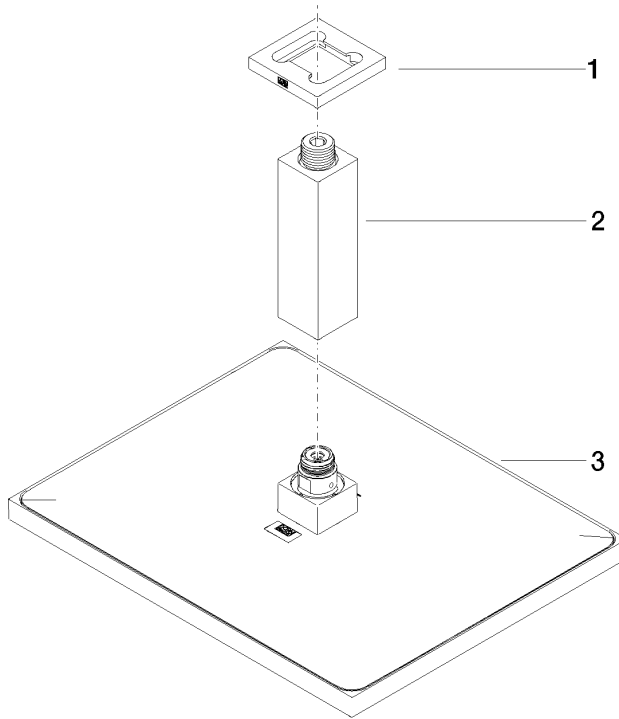

**Rain shower with ceiling fixing FlowReduce 300 x 240 mm - Brushed  
Champagne (22kt Gold)**

IMO

28 774 980

Fits: IMO, MEM, CL.1

- rain shower 300 x 240mm
- rain flow
- max. flow 12 l/min
- Function from: 12 l/min
- distance between ceiling and lower edge of the shower 165mm
- rosette 60 x 60, as required
- 1/2" connection
- with anti-scale system
- quick clearing
- This product can help a building meet the requirements of Green Building Rating Systems, e.g. LEED®, BREEAM®, DGNB

**Rain shower with ceiling fixing FlowReduce 300 x 240 mm - Brushed  
Champagne (22kt Gold)**

28 774 980  
mm [inches]

**Flow rate chart**

**Codes & Standards**

DIN 4109

ISO 3822

Ü-Zeichen

Rain shower with ceiling fixing FlowReduce 300 x 240 mm - Brushed  
Champagne (22kt Gold)

---

IMO

28 774 980

Certificates

---

LGA\_38

Rain shower with ceiling fixing FlowReduce 300 x 240 mm - Brushed  
Champagne (22kt Gold)

28 774 980

**Product version from 6/1/2024**

Parts for other  
finishes can be found  
here: [Chrome](#)

Rain shower with ceiling fixing FlowReduce 300 x 240 mm - Brushed  
Champagne (22kt Gold)

IMO

28 774 980