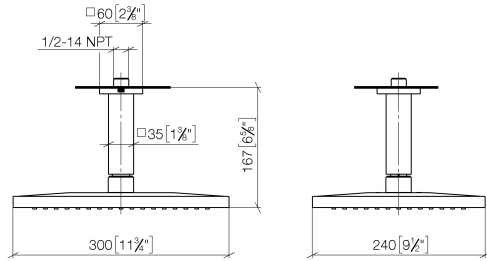

**Rain shower with ceiling fixing FlowReduce 300 x 240 mm - Brushed  
Champagne (22kt Gold)**

IMO

28 774 980

Fits: IMO, MEM, CL.1

- rain shower 300 x 240mm
- rain flow
- max. flow 12 l/min
- Function from: 12 l/min
- distance between ceiling and lower edge of the shower 165mm
- rosette 60 x 60, as required
- 1/2" connection
- with anti-scale system
- quick clearing
- This product can help a building meet the requirements of Green Building Rating Systems, e.g. LEED®, BREEAM®, DGNB

**Rain shower with ceiling fixing FlowReduce 300 x 240 mm - Brushed  
Champagne (22kt Gold)**

28 774 980  
mm [inches]

**Flow rate chart**

**Codes & Standards**

DIN 4109

ISO 3822

Ü-Zeichen

Rain shower with ceiling fixing FlowReduce 300 x 240 mm - Brushed  
Champagne (22kt Gold)

---

IMO

28 774 980

Certificates

---

LGA\_38

Rain shower with ceiling fixing FlowReduce 300 x 240 mm - Brushed  
Champagne (22kt Gold)

28 774 980

**Product version from 6/1/2024**

Parts for other  
finishes can be found  
here: [Chrome](#)

Rain shower with ceiling fixing FlowReduce 300 x 240 mm - Brushed  
Champagne (22kt Gold)

IMO

28 774 980