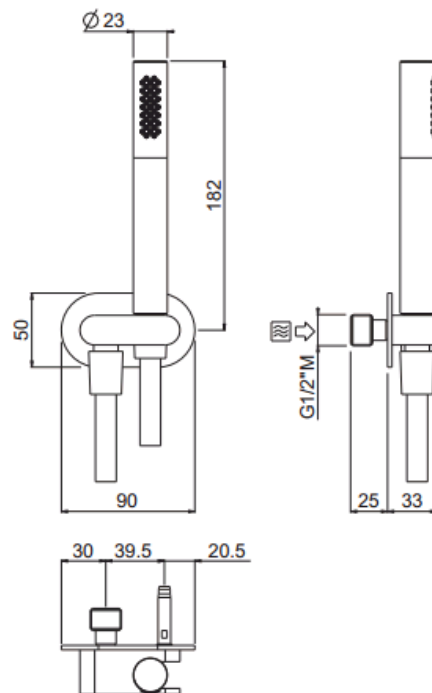

Stick 4

Duplex Stick 4
65171-CR

TECHNICAL INFORMATION

Duplex composed of: ABS single jet shower, non-liming, inspectable and serviceable; brass fixed build-in rectangular holder 1/2"MM; double anti-torsion flexible hose in smooth PVC, cm 150. CHROME

FEATURES

Rain jet

Non-liming

double anti-torsion

PICTURE

SPARE PARTS

TECHNICAL DRAWING

FINISHINGS