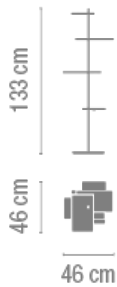

Diffuser

Polycarbonate diffuser

Finish

6005-14. Matt dark-brown lacquer
6005-93. Matt white lacquer

Sketch

Electrical characteristics

8 x LED STRIP 24V 1,63W

Total 13.0 W

Physical characteristics

1 Box / 0.61 x 0.54 x 1.37 m. / Vol. 0.4513 m³ /
Gross weight 22.8 kg. / Net weight 16.5 kg.

Installation and assembly

Please, see the installation manual

Light distribution

Indirect lighting

Lamp that emits an upward or backward beam that is reflected by the ceiling or wall.

Photometric data

Efficiency : 54.29%
Coordinate system : CG
Total flux : 1054.72 lm
Maximum value : 179.12 cd/klm
Light position : C=140.00 G=30.00
Symmetry on the planes : Asymmetric

Isolux : Isolux (Floor)
Light position :
X=0.00m Y=0.00m Z=1.30m

Certificates