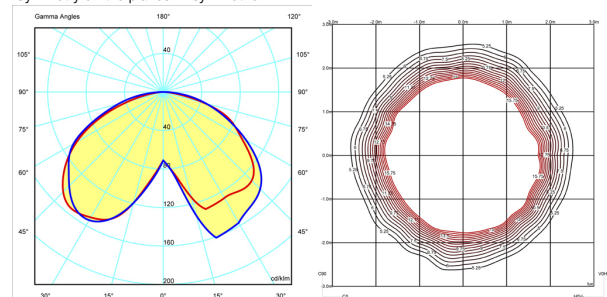

Physical characteristics

1 Box / 0.61 x 0.54 x 1.37 m. / Vol. 0.4513 m³ /
Gross weight 22.8 kg. / Net weight 16.5 kg.

Installation and assembly

Please, see the installation manual

Light distribution

Indirect lighting

Lamp that emits an upward or backward beam that is reflected by the ceiling or wall.

Photometric data

Efficiency : 54.29%
Coordinate system : CG
Total flux : 1054.72 lm
Maximum value : 179.12 cd/klm
Light position : C=140.00 G=30.00
Symmetry on the planes : Asymmetric

Isolux : Isolux (Floor)
Light position :
X=0.00m Y=0.00m Z=1.30m

Certificates