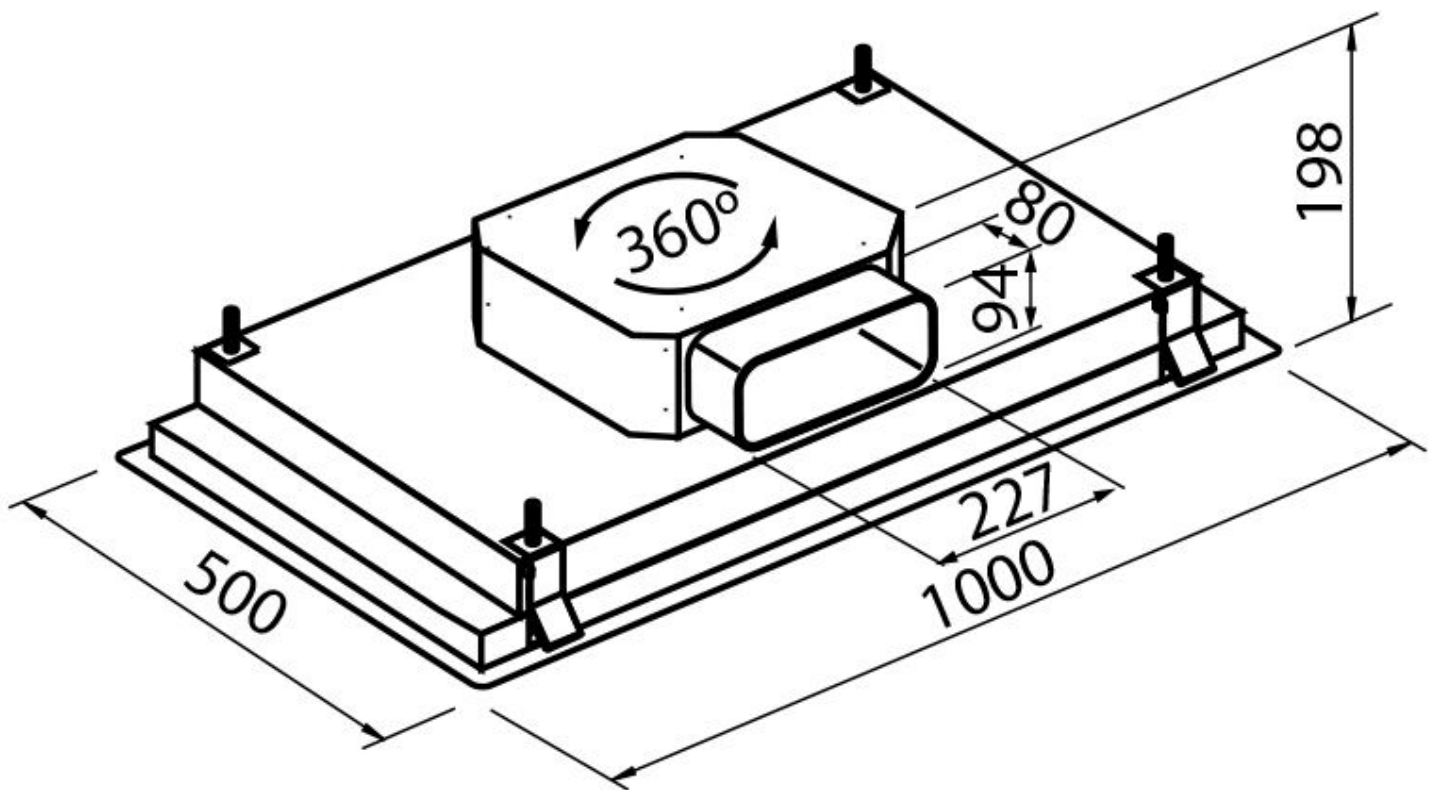

TECHNICAL DATA

OPTIONAL ACCESSORIES