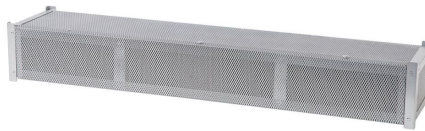

### DETAILS

Material	Stainless steel
Texture	Satin
Energy class	A+
Ceiling – false ceiling distance	min 200 mm / max 280 mm
Full description	New Sky 100 stainless - Ceiling suction hood
Grease filters	2 grease filters
Operation	Suction hood (filtering modality not available)
Cut out	
Air exhaust hole	230x80 mm

## OPTIONAL ACCESSORIES

Active charcoal refill for Long Life filter 9700 904

Grid for plinth gray color 9700 539

Horizontal 15° Corner connector - rectangular section 9700 536

No-return valve 9700 538

Professional Long Life charcoal filter 9700 903