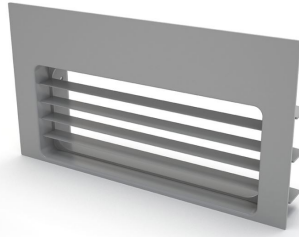

Grid for plinth gray color 9700 539