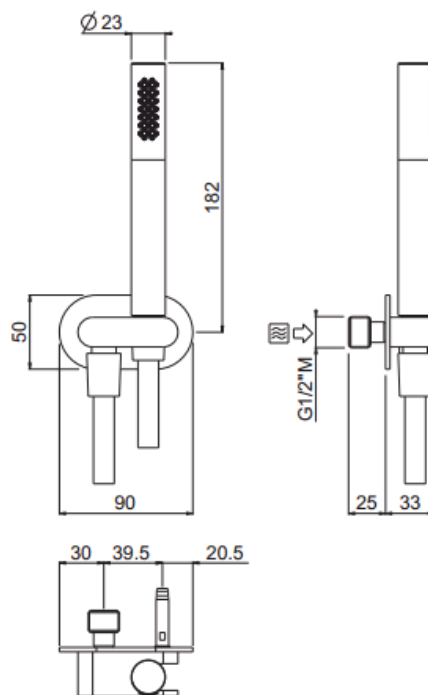

Stick 4

Duplex Stick 4
66171-CR

TECHNICAL INFORMATION

Duplex composed of: brass single jet shower, non-liming, inspectable and serviceable; brass fixed build-in rectangular holder 1/2"MM; double anti-torsion flexible hose in smooth PVC, cm 150. CHROME

FEATURES

Rain jet

Non-liming

double anti-torsion

PICTURE

SPARE PARTS

TECHNICAL DRAWING

FINISHINGS