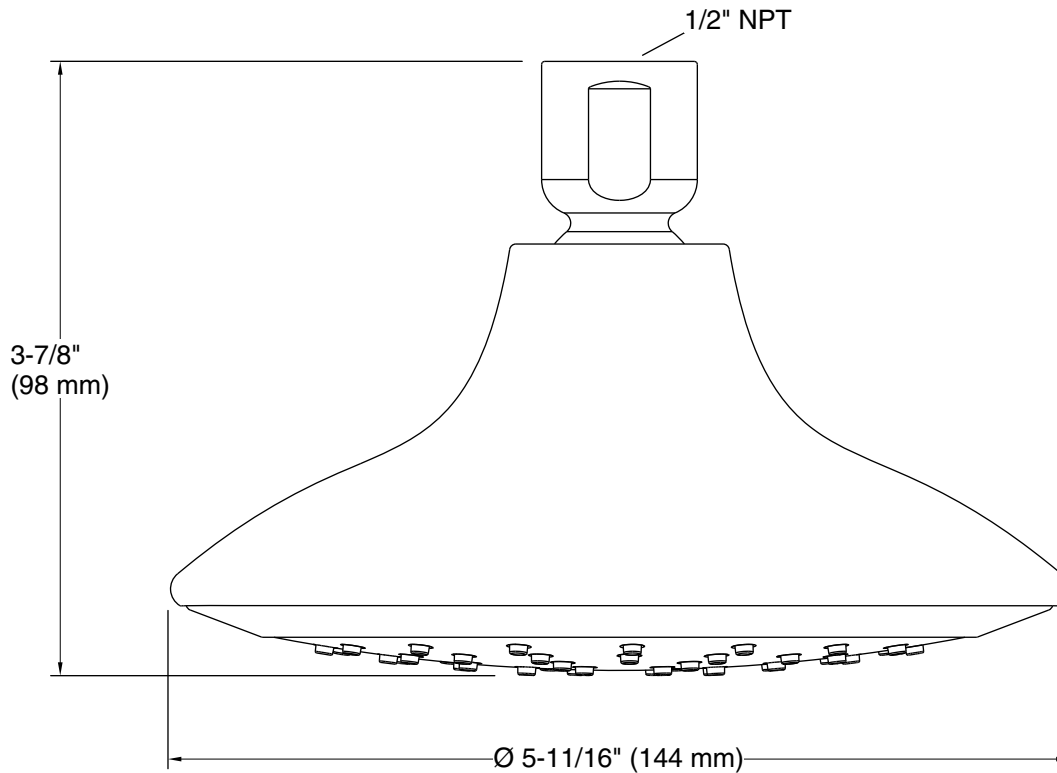

Technical Information

All product dimensions are nominal.

Showerhead/Body Spray:

Rated maximum flow: 1.75 gal/min (6.6 l/min)

Pressure: 80 psi (5.5 bar)

Notes

For use with automatic compensating valves rated at 1.50 gal/min (5.7 l/min) or less.

Install this product according to the installation instructions.