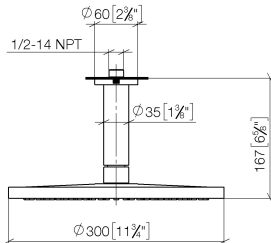

**Rain shower with ceiling fixing FlowReduce 300 mm - Brushed Platinum**

IMO

28 688 970

- rain shower Ø 300 mm
- PURE RAIN, max. flow rate 9 l/min (at 3 bar)
- Function from: 7 l/min
- rosette Ø 60 mm optional
- 1/2" connection
- with anti-scale system
- quick clearing
- This product can help a building meet the requirements of Green Building Rating Systems, e.g. LEED®, BREEAM®, DGNB

28 688 970

mm [inches]

Flow rate chart

Codes & Standards

DIN 4109

ISO 3822

Ü-Zeichen

Rain shower with ceiling fixing FlowReduce 300 mm - Brushed Platinum