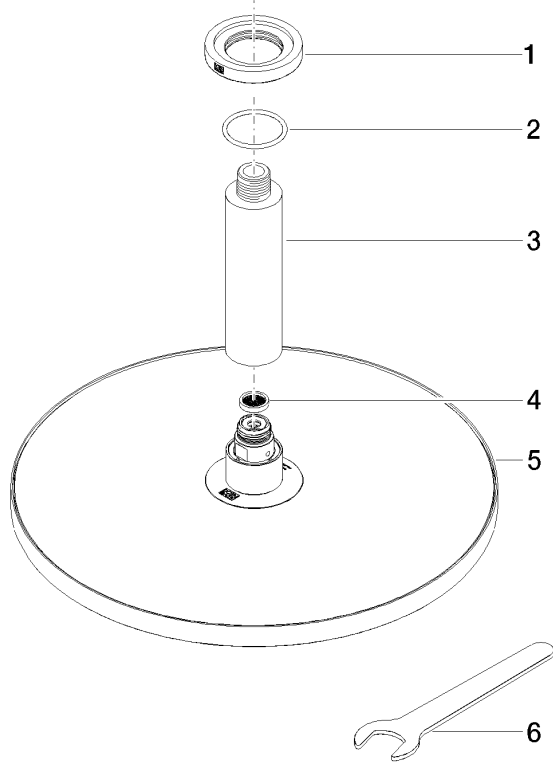

**Rain shower with ceiling fixing FlowReduce 300 mm - Brushed Platinum**

IMO

28 688 970

- rain shower Ø 300 mm
- PURE RAIN, max. flow rate 9 l/min (at 3 bar)
- Function from: 7 l/min
- rosette Ø 60 mm optional
- 1/2" connection
- with anti-scale system
- quick clearing
- This product can help a building meet the requirements of Green Building Rating Systems, e.g. LEED®, BREEAM®, DGNB

28 688 970

mm [inches]

Flow rate chart

Codes & Standards

DIN 4109

ISO 3822

Ü-Zeichen

Rain shower with ceiling fixing FlowReduce 300 mm - Brushed Platinum

Parts for other  
finishes can be found  
here: [Chrome](#)

Rain shower with ceiling fixing FlowReduce 300 mm - Brushed Platinum

IMO

28 688 970

**Spare parts list**

**Product version from 4/1/2024**

No.	Item Number	Name	Quantity used	Delivery time
	09 27 22 040-06	rosette	6	10