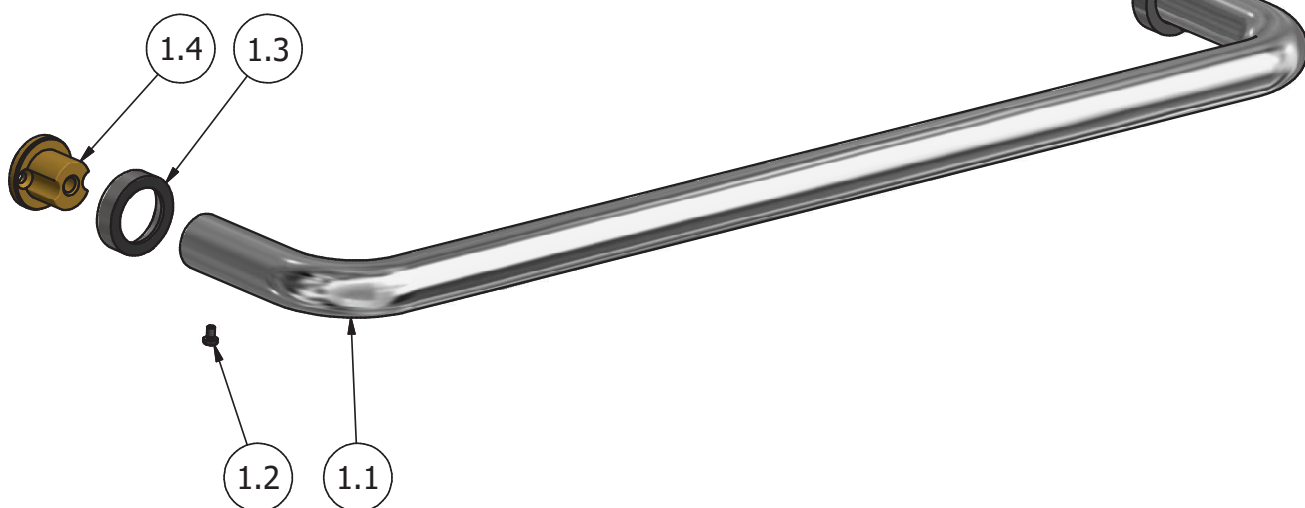

IB RUBINETTI

Parts list			
ELEM	CODE	DESCRIPTION	QT
1	AQ0015650	Towel holder	1
1.1		Pipe Ø22 L500	1
1.2		Inox screw M5x3	2
1.3		Rosette Ø32 H38	2
1.4		Wall support Ø29 H20	2