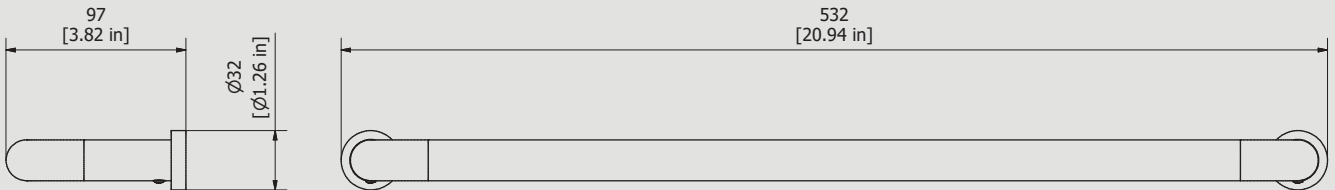

#### Towel holder

Box Dimensions

500 x 100 x 45 mm

Weight

0.4 kg

Finishes

- **CC** CHROME
- **CF** BLACK CHROME
- **OO** GOLD
- **BB** ANTIQUE BRONZE
- **SS** BRUSHED NICKEL
- **CS** BRUSHED BLACK CHROME
- **BO** MATT WHITE
- **NP** MATT BLACK
- **IS** BRUSHED PALE GOLD
- **OS** BRUSHED GOLD
- **II** PALE GOLD
- **RR** ANTIQUE COPPER
- **RS** ROSE GOLD
- **ON** NATURAL BRASS
- **SR** BRUSHED ROSE GOLD
- **PL** PLATINUM

Dimensions

Cartridge

Hoses

Aerator

Flow Rate (+/-10%)

1 BAR

2 BAR

3 BAR