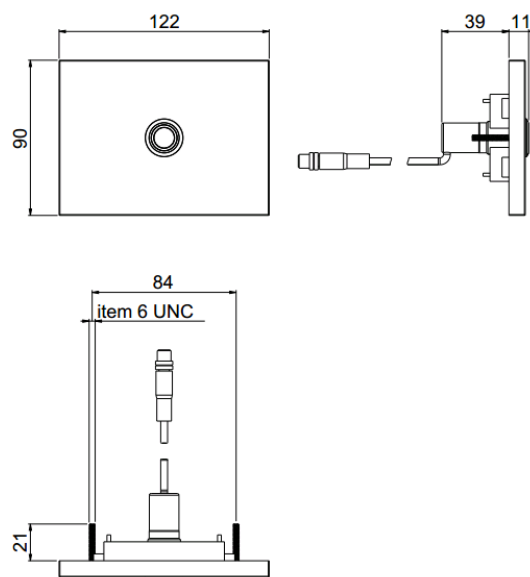

Switch control

1 button switch control

OP001-CR

TECHNICAL INFORMATION

Switch control with 1 button and brass plate. CHROME

FEATURES

aromatherapy

audio

chromotherapy

PICTURE

TECHNICAL DRAWING

SPARE PARTS

FINISHINGS