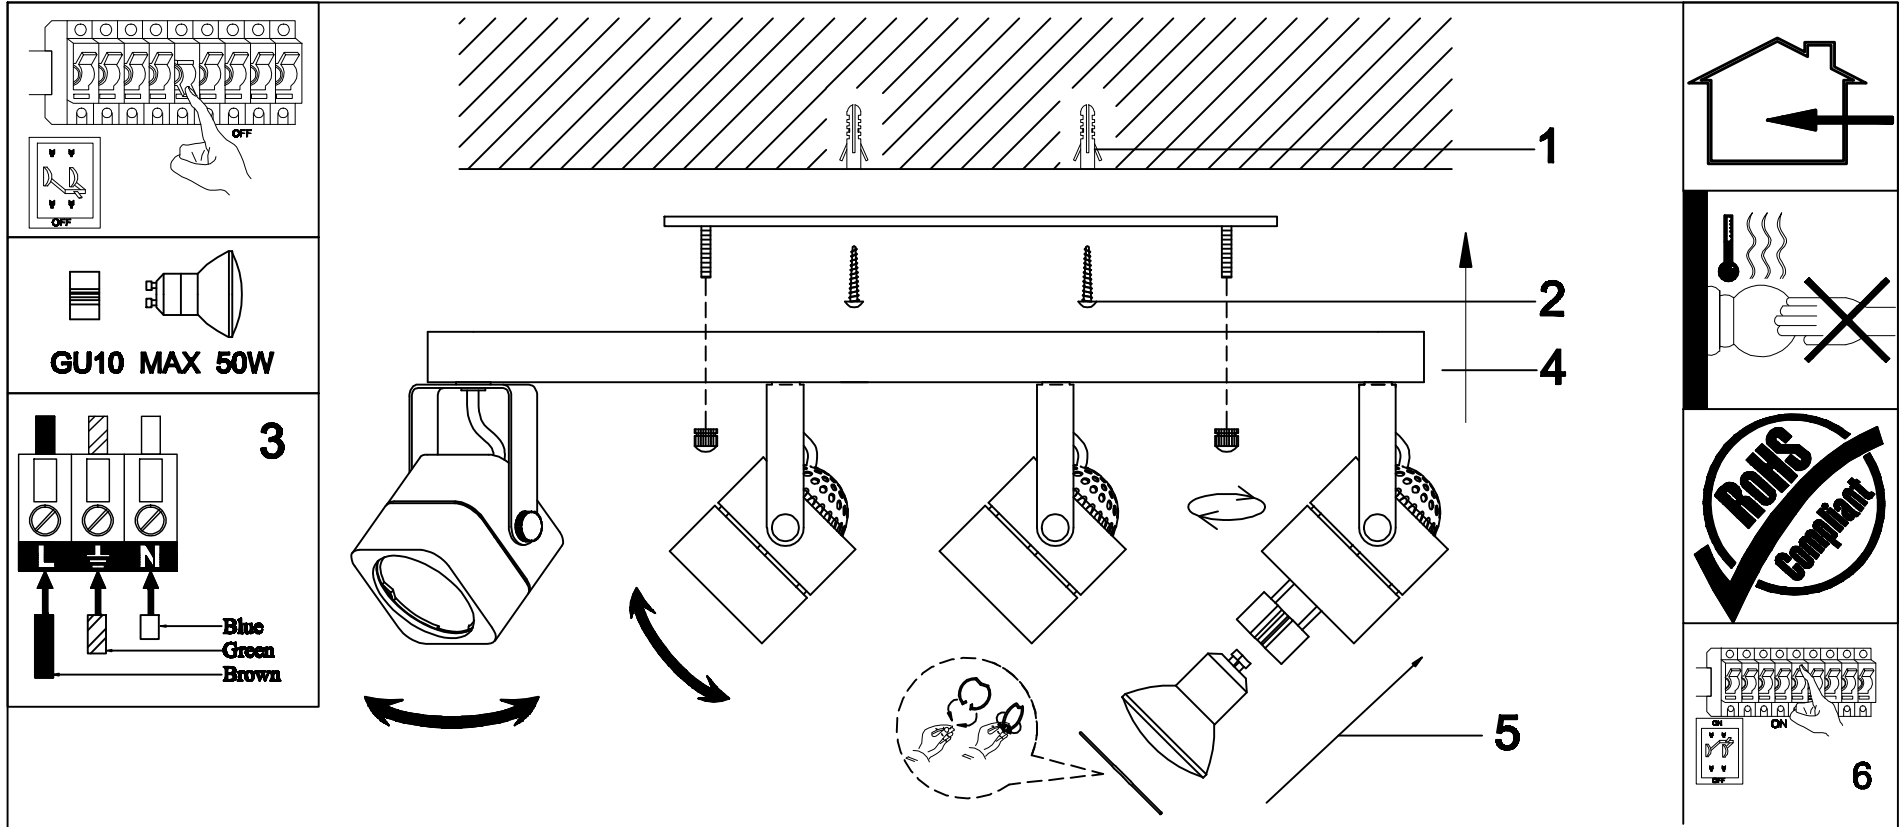

# ASSEMBLY INSTRUCTION / ІНСТРУКЦІЯ A1314PL-4BK/WH

## Installation instruction for this item:

1.Remove the cover and put the lamp on a clean place, then install the lamp; 2.The lamp is limited to used 50W bulb;