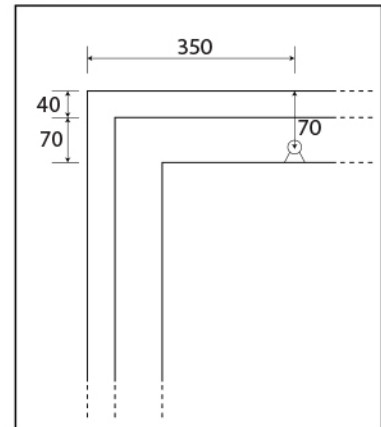

FISSAGGIO

MIRRORS Collection	
Code	Description
	River wood frame 700 x 900 900 x 900
	Finishing
	Black mat 700 x 900 mm 900 x 900 mm
3104 3103	
	Silver Leaf 700 x 900 mm 900 x 900 mm
3104-silver 3103-silver	
	Gold Leaf 700 x 900 mm 900 x 900 mm
3104-gold 3103-gold	