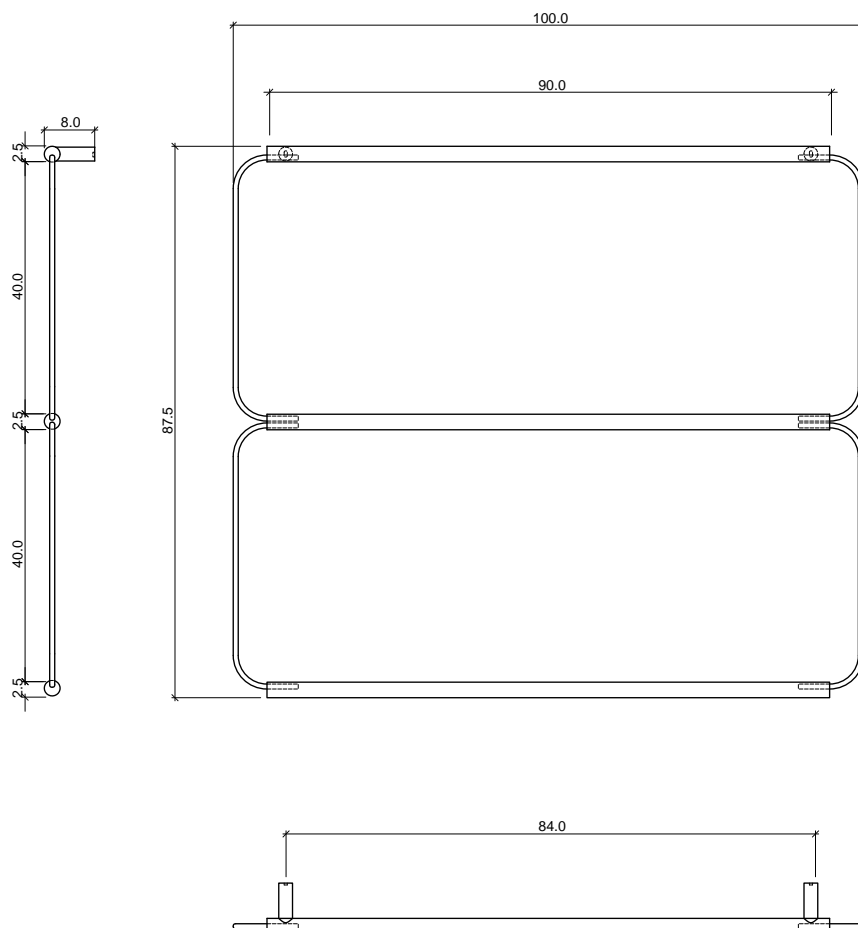

DESCRIPTION

Large hanging grid 2

MODULE DIMENSION

100x 2,5xh 87,5 cm

STANDARD CABLES: 2 m

MATERIAL

Matte varnished steel
Brass

COLORS

100 x 2,5xh 87,5 cm

MATERIAL

Matte varnished steel
Brass

COLORS

- Black - RAL 9004
- Brass

NUDO

EXNUDOGL3/NE-EXNUDOGL3/OT

<u>DESIGN BY</u>	MUT
<u>DESCRIPTION</u>	Large hanging grid 3
<u>MODULE DIMENSION</u>	100 x 2,5xh 130 cm
	STANDARD CABLES: 2 m

DESIGN BY

MUT

DESCRIPTION

Large wall mounted grid 3

MODULE DIMENSION

100 x 2,5xh 130 cm

MATERIAL

Matte varnished steel
Brass