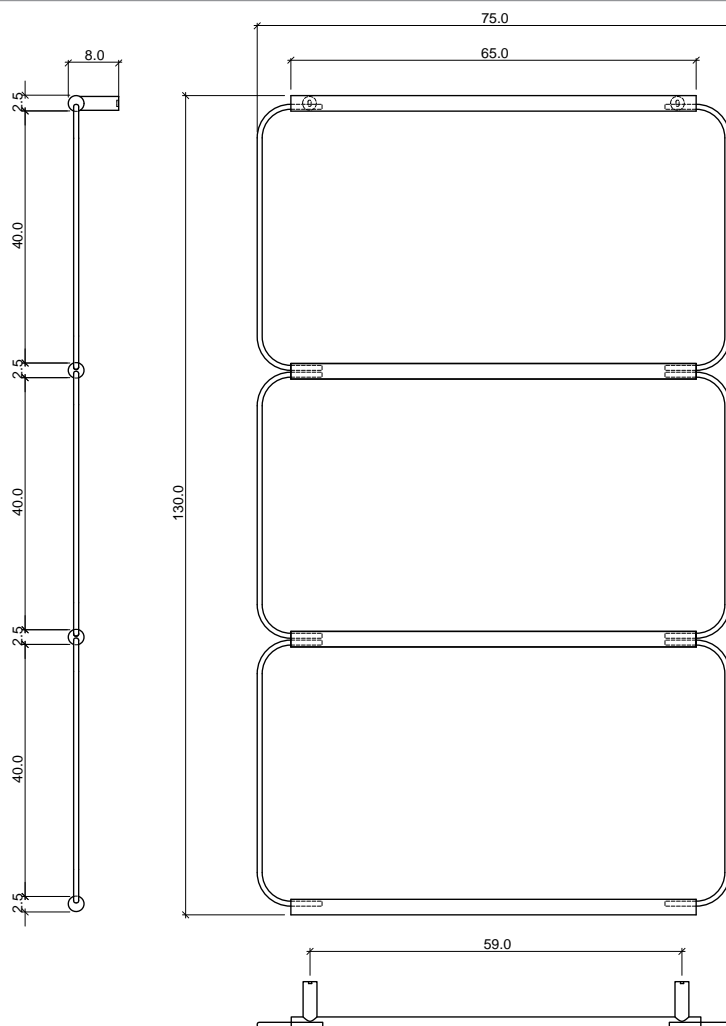

NUDO

EXNUDOGS3P/NE-EXNUDOGS3P/OT

DESIGN BY

MUT

DESCRIPTION

Small wall mounted grid 3

MODULE DIMENSION

75x 2,5xh 130 cm

MATERIAL

Matte varnished steel
Brass

COLORS

- Black - RAL 9004
- Brass