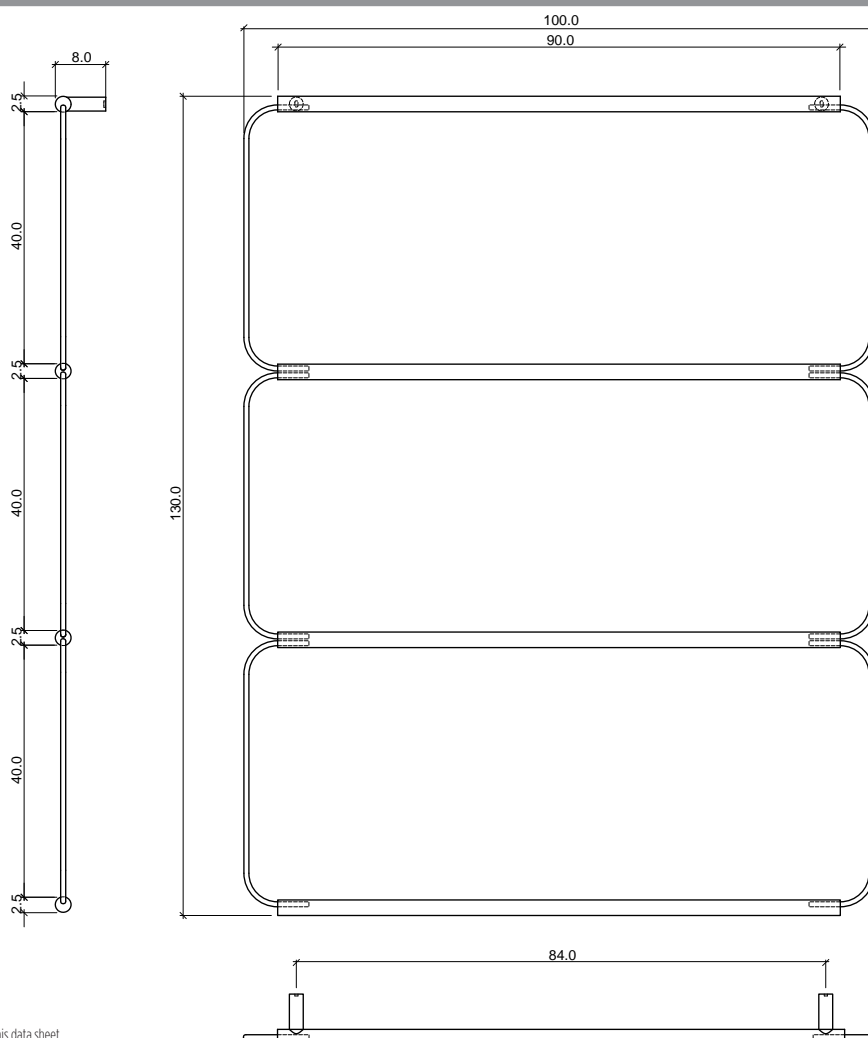

NUDO

EXNUDOGL3P/NE-EXNUDOGL3P/OT

DESIGN BY

MUT

DESCRIPTION

Large wall mounted grid 3

MODULE DIMENSION

100 x 2,5xh 130 cm

MATERIAL

Matte varnished steel
Brass

COLORS

● Black - RAL 9004
● Brass