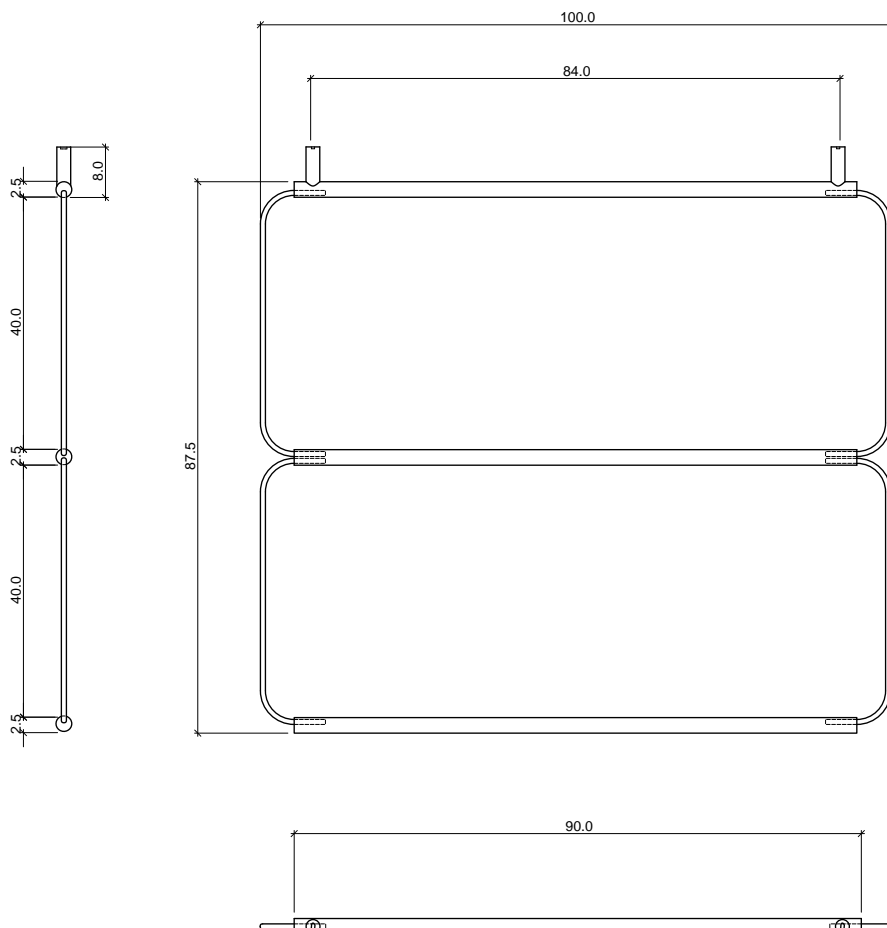

COLORS

- Black - RAL 9004
- Brass