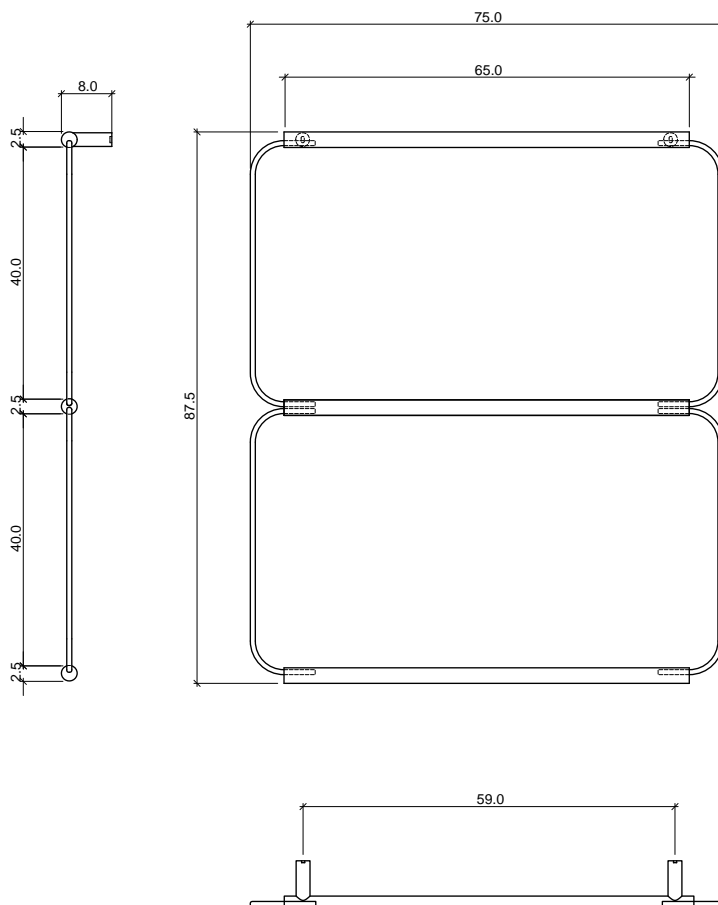

NUDO

EXNUDOGS2P/NE-EXNUDOGS2P/OT

DESIGN BY

MUT

DESCRIPTION

Small wall mounted grid 2

MODULE DIMENSION

75x 2,5xh 87,5 cm

MATERIAL

Matte varnished steel
Brass

COLORS

- Black - RAL 9004
- Brass