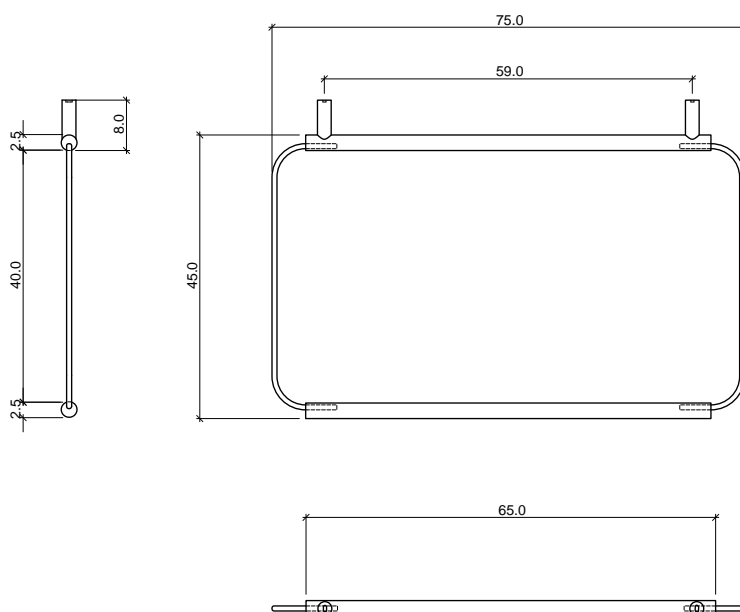

COLORS

- Black - RAL 9004
- Brass