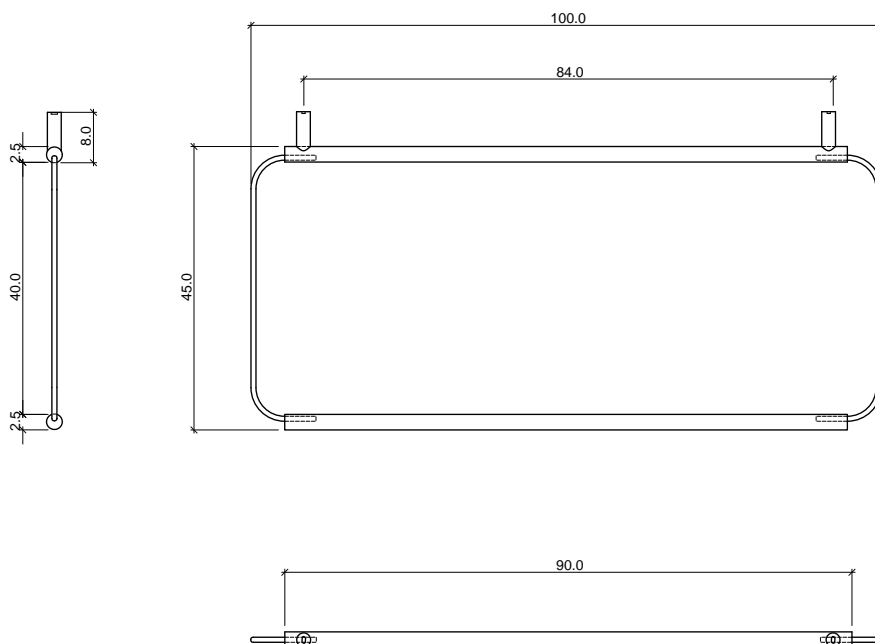

Large hanging grid 1

MODULE DIMENSION

100x 2,5x h 45 cm

STANDARD CABLES: 2 m

MATERIAL

Matte varnished steel
Brass

COLORS

- Black - RAL 9004
- Brass

NUDO

EXNUDOGL1P/NE-EXNUDOGL1P/OT

DESIGN BY

MUT

DESCRIPTION

Large wall mounted grid 1

MODULE DIMENSION

100x 2,5x h 45 cm

DESCRIPTION

Large hanging grid 2

MODULE DIMENSION

100x 2,5xh 87,5 cm

STANDARD CABLES: 2 m

MATERIAL

Matte varnished steel
Brass

COLORS