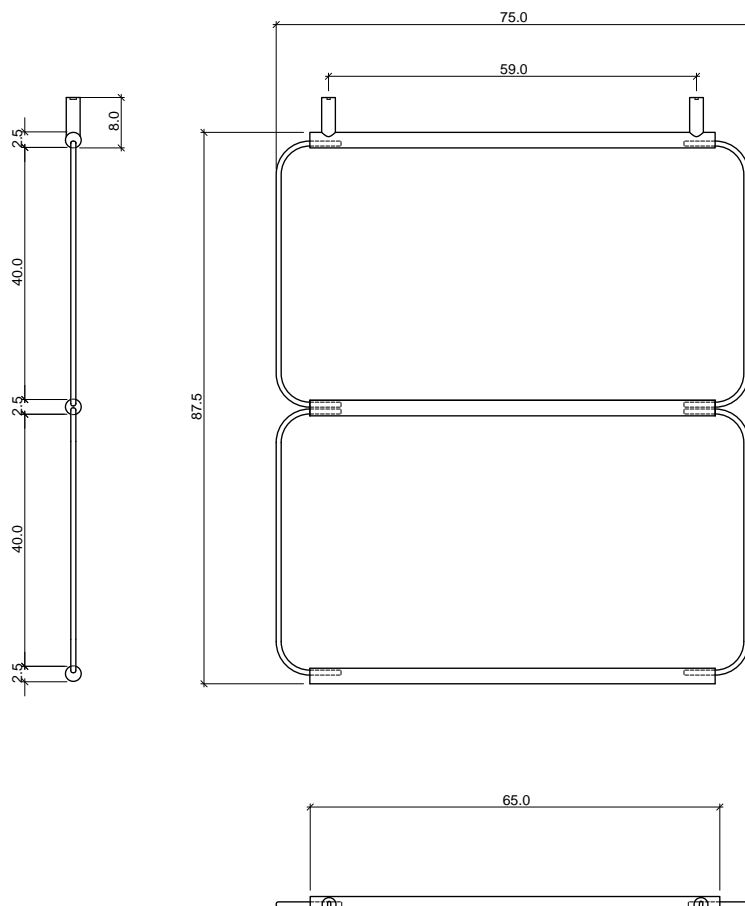

NUDO

EXNUDOGS2/NE-EXNUDOGS2/OT

DESIGN BY

MUT

DESCRIPTION

Small hanging grid 2

MODULE DIMENSION

75x 2,5xh 87,5 cm

STANDARD CABLES: 2 m

MATERIAL

Matte varnished steel
Brass

COLORS

- Black - RAL 9004
- Brass