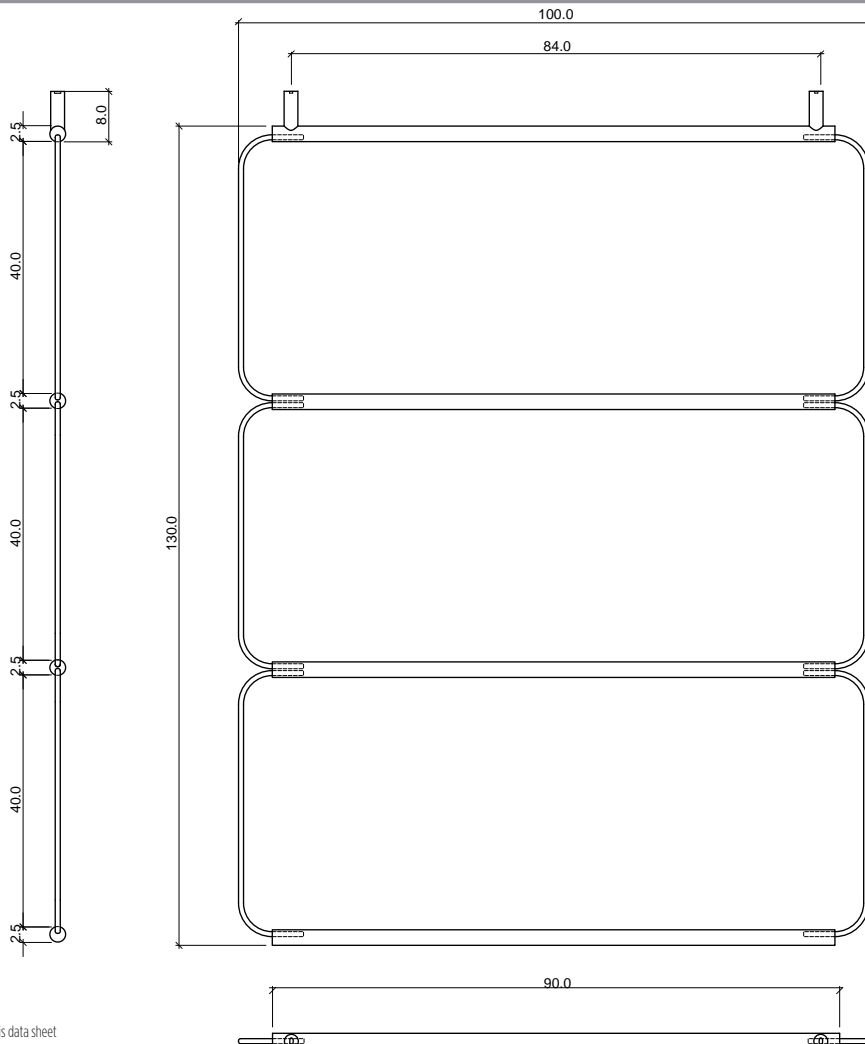

NUDO

EXNUDOGL3/NE-EXNUDOGL3/OT

<u>DESIGN BY</u>	MUT
<u>DESCRIPTION</u>	Large hanging grid 3
<u>MODULE DIMENSION</u>	100 x 2,5xh 130 cm
	STANDARD CABLES: 2 m

<u>MATERIAL</u>	Matte varnished steel Brass

<u>COLORS</u>	● Black - RAL 9004 ● Brass