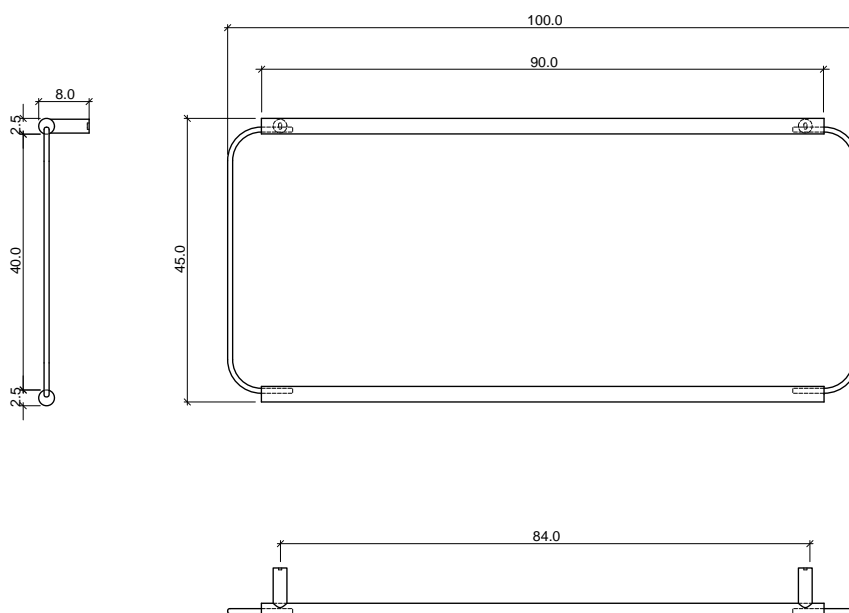

COLORS

- Black - RAL 9004
- Brass