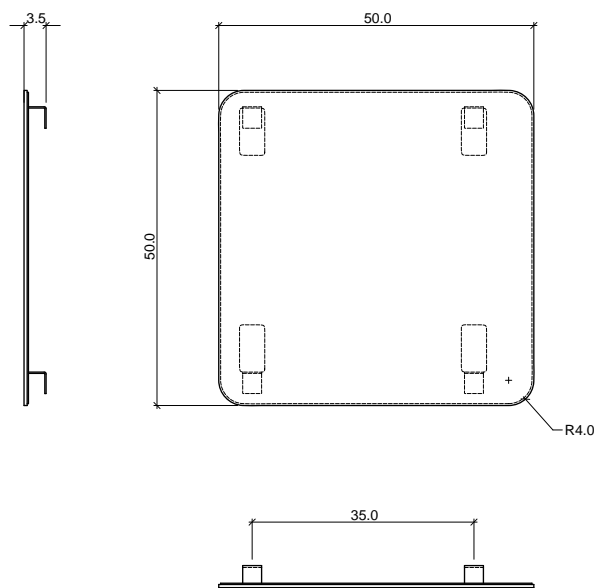

NUDO EXSPNUDOQ

<u>DESIGN BY</u>	MUT
<u>DESCRIPTION</u>	Squared mirror
<u>MODULE DIMENSION</u>	50 X 50 cm

MATERIAL Matte varnished steel

COLORS ● Black - RAL 9004