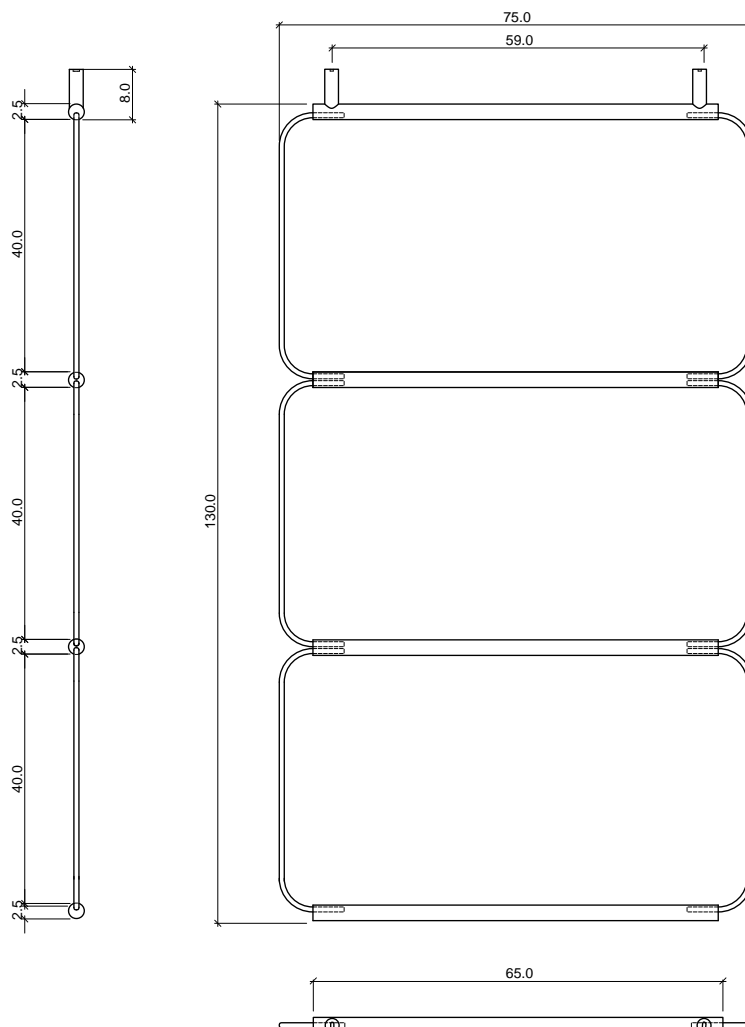

DESIGN BY

MUT

DESCRIPTION

Small wall mounted grid 2

MODULE DIMENSION

75x 2,5xh 87,5 cm

MATERIAL

Matte varnished steel
Brass

MODULE DIMENSION

75x 2,5xh 130 cm

STANDARD CABLES: 2 m

MATERIAL

Matte varnished steel
Brass

COLORS

- Black - RAL 9004
- Brass

NUDO

EXNUDOGS3P/NE-EXNUDOGS3P/OT

DESIGN BY

MUT

DESCRIPTION

Small wall mounted grid 3

MODULE DIMENSION

75x 2,5xh 130 cm

MATERIAL