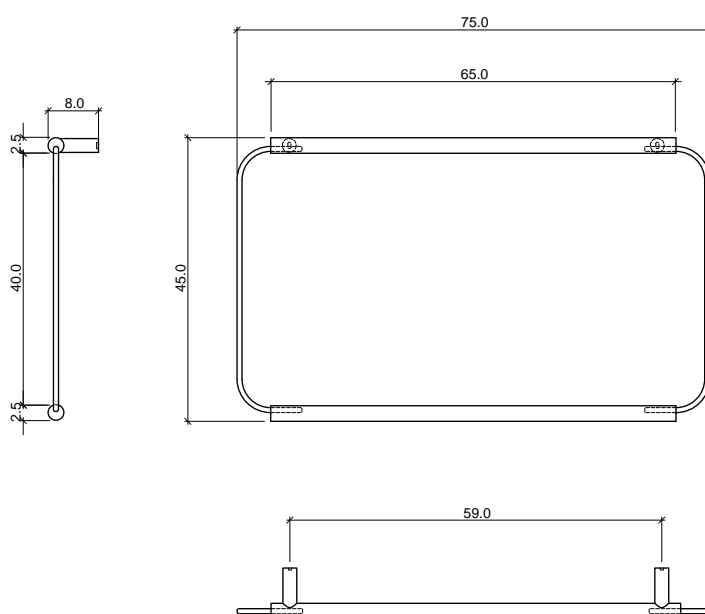

COLORS

- Black - RAL 9004
- Brass