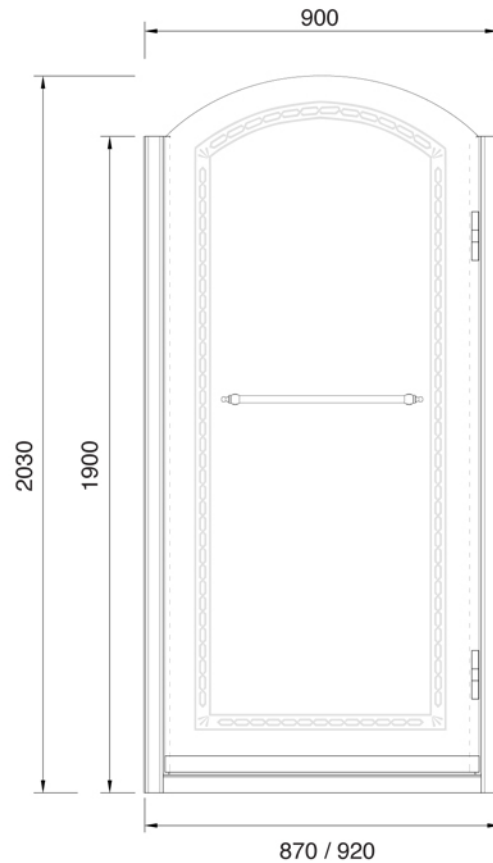

DESTRA / RIGHT

SINISTRA / LEFT

SHOWER ENCLOSURES Collection

Code	Description
7171 7175 7172 7176	Arcadia pivot shower door 900 (ext. 870 - 920) Transparent Deco decoration on frosted glass Chrome - Right Incalux - Right Chrome - Left Incalux - Left
7169 7173 7170 7174	Frosted Deco decoration on transparent glass Chrome - Right Incalux - Right Chrome - Left Incalux - Left

GH
GENTRY HOME

Verona - Italy
tel. +39 045 8006917
fax. +39 045 8020111
gentry-home.com