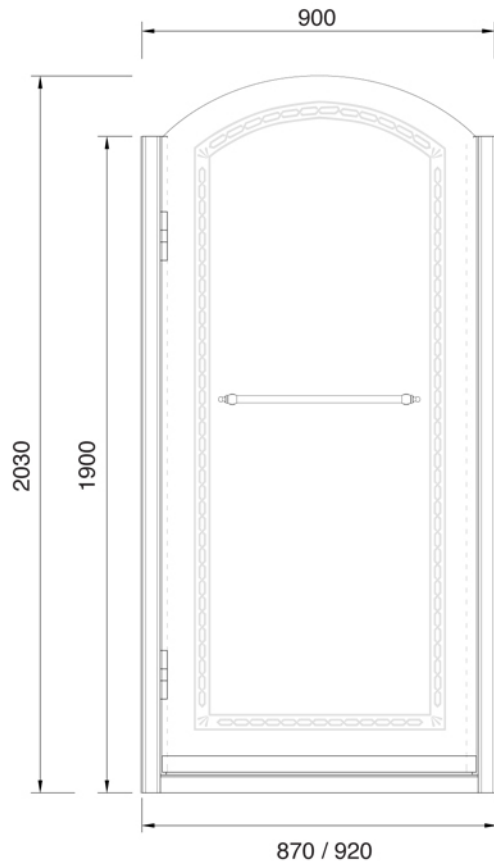

DESTRA / RIGHT

SINISTRA / LEFT

SHOWER ENCLOSURES Collection

Code	Description
7171 7175 7172 7176	Arcadia pivot shower door 900 (ext. 870 - 920) Transparent Deco decoration on frosted glass Chrome - Right Incalux - Right Chrome - Left Incalux - Left
7169 7173 7170 7174	Frosted Deco decoration on transparent glass Chrome - Right Incalux - Right Chrome - Left Incalux - Left

GH
GENTRY HOME

Verona - Italy
tel. +39 045 8006917
fax. +39 045 8020111
gentry-home.com