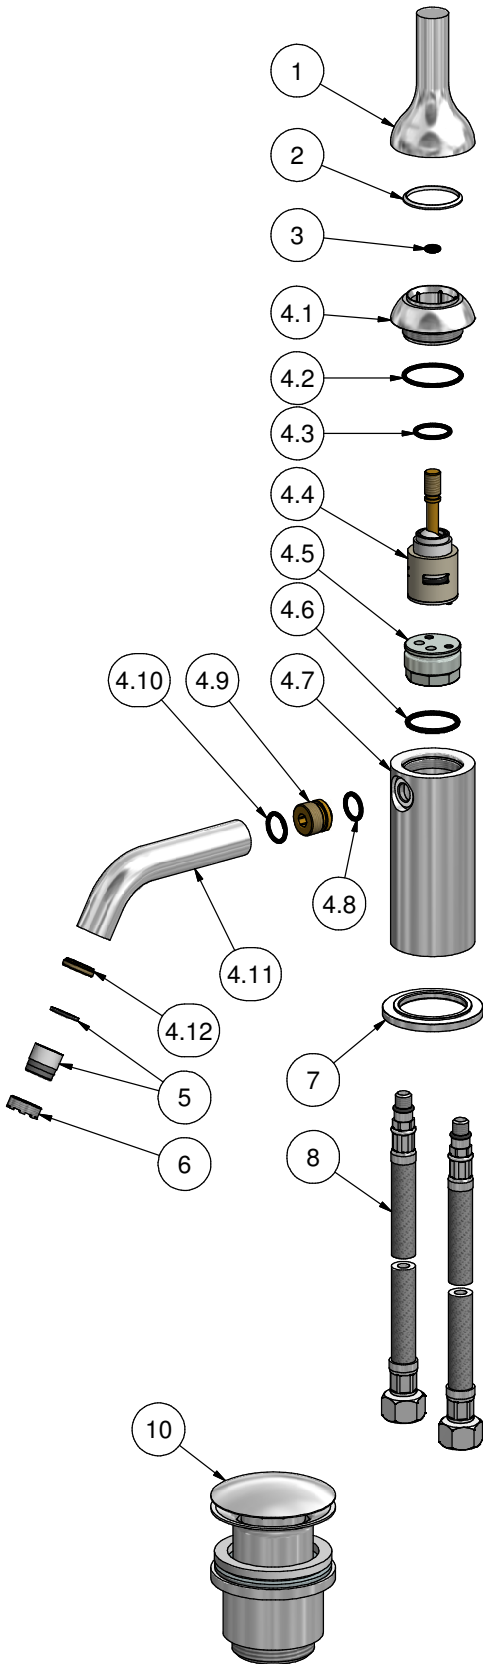

340 x 180 x 70 mm

Weight

1.9 kg

Finishes

- **CC**
CHROME
- **CF**
BLACK CHROME
- **BG**
GLOSSY WHITE
- **NG**
GLOSSY BLACK
- **SS**
BRUSHED NICKEL
- **CS**
BRUSHED BLACK CHROME
- **BO**
MATT WHITE
- **NP**
MATT BLACK
- **OO**
GOLD
- **BB**
ANTIQUÉ BRONZE
- **II**
PALE GOLD
- **RR**
ANTIQUÉ COPPER
- **ORS**
ROSE GOLD
- **ON**
NATURAL BRASS
- **IS**
BRUSHED PALE GOLD
- **HH**
PVD CHOCOLATE

Dimensions

Cartridge

IB 25 mms Ceramics Discs Cartridge

Wall Hoses

Inox hoses G3\8" female 450 mms long

Aerator

M16.5X1 perlator

Flow Rate (+/-10%)

1 BAR	2 BAR	3 BAR
6.7 l/min	8.9 l/min	10.9 l/min

Production

Main body is a mached from a solid pieces

Material

BRASS
According to CuZn39Pb3 (CW614N)
Max Lead content: 2.5%

IB RUBINETTERIE s.p.a
via dei Pianotti 3/5
25068 Sarezzo (BS) - Italy -

T. +39 030 802101
F. +39 030 803097
info@weareib.it

P.IVA 01785230986
capitale sociale
€420.000,00 i.v.

www.weareib.it

WE ARE IB

Elenco parti			
ELEM	CODICE	NUMERO DI MAGAZZINO	QT
1	AQ0010957	Lever Ø42 Ø16 H70 M8	1
2	AQ0010962	Antifriction ring Ø29.5 Ø26.2 H1.9	1
3	AQ0001410	OR 4.2x1.9 NBR 70 SH	1
4	CPKBI200C CX02	Preassembled basin mixer	1
4.1	AC0010782	Cartridge fixing nut M30x1 H21.45 Ø42	1
4.2	AQ0010564	OR 26.7x1.78 NBR 70 SH	1
4.3	AQ0004600	OR 15.6x1.78 NBR 70 SH	1
4.4	AQ0010963	Cercami cartridge Ø25 open	1
4.5	AC0010810	Connection piece Ø27X18	1
4.6	AQ0010972	OR 23x2 NBR 70 SH	1
4.7	AC0010785	Bath mixer body Ø42 H95	1
4.8	AQ0001350	OR 11.11x1.78 NBR 70 SH	1
4.9	AS0010783	Spout connection M16x1 M10x1 H12.5	1
4.10	AQ0004610	OR 12.42x1.78 NBR 70 SH	1
4.11	AC0010784	Spout tube Ø18 L100.5	1
4.12	AS0010829	Aerator stopper M16.5x1 H4	1
5	AQ0009836	Perlator cartridge F Ø15 with rubber packing	1
6	AC0010830	Aerator cage M16.5x1 H6	1
7	AC0010787	Base Ø5 H5	1
8	AQ0011013	Inox hose G3/8" M8x1 L450 cianf. ridotta	2
9	AQ0010450	Fixing set	1
10	AQ0009837	Waste 1" 1/4"	1
11	AQ0010307	Rubber packing Ø39 Ø33 H2	1