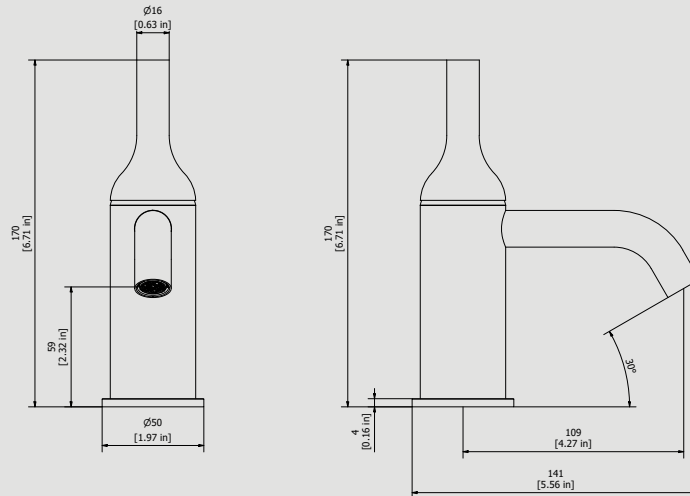

WE ARE IB

Collection

BATLÒ

Article

BI200

Description

Washbasin mixer complete of automatic pop-up

Box Dimensions

340 x 180 x 70 mm

Weight

1.9 kg

Finishes

- **CC**
CHROME
- **CF**
BLACK CHROME
- **BG**
GLOSSY WHITE
- **NG**
GLOSSY BLACK
- **SS**
BRUSHED NICKEL
- **CS**
BRUSHED BLACK CHROME
- **BO**
MATT WHITE
- **NP**
MATT BLACK
- **OO**
GOLD
- **BB**
ANTIQUÉ BRONZE
- **II**
PALE GOLD
- **RR**
ANTIQUÉ COPPER
- **ORS**
ROSE GOLD
- **ON**
NATURAL BRASS
- **IS**
BRUSHED PALE GOLD
- **HH**
PVD CHOCOLATE

Dimensions

Cartridge

IB 25 mms Ceramics Discs Cartridge

Wall Hoses

Inox hoses G3\8" female 450 mms long

Aerator

M16.5X1 perlator

Flow Rate (+/-10%)

1 BAR	2 BAR	3 BAR
6.7 l/min	8.9 l/min	10.9 l/min

Production

Main body is a mached from a solid pieces

Material

BRASS
According to CuZn39Pb3 (CW614N)
Max Lead content: 2.5%

IB RUBINETTERIE s.p.a
via dei Pianotti 3/5
25068 Sarezzo (BS) - Italy -