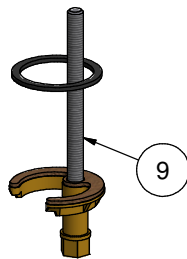

Dimensions

Cartridge

IB 25 mms Ceramics Discs Cartridge

Wall Hoses

Inox hoses G3\8" female 450 mms long

Aerator

M16.5X1 perlator

Flow Rate (+/-10%)

1 BAR	2 BAR	3 BAR
6.7 l/min	8.9 l/min	10.9 l/min

Production

Main body is a mached from a solid pieces

Material

BRASS
According to CuZn39Pb3 (CW614N)
Max Lead content: 2.5%

IB RUBINETTERIE s.p.a
via dei Pianotti 3/5
25068 Sarezzo (BS) - Italy -

T. +39 030 802101
F. +39 030 803097
info@weareib.it

P.IVA 01785230986
capitale sociale
€420.000,00 i.v.

www.weareib.it

WE ARE IB

Elenco parti			
ELEM	CODICE	NUMERO DI MAGAZZINO	QT
1	AQ0010957	Lever Ø42 Ø16 H70 M8	1
2	AQ0010962	Antifriction ring Ø29.5 Ø26.2 H1.9	1
3	AQ0001410	OR 4.2x1.9 NBR 70 SH	1
4	CPKBI200C CX02	Preassembled basin mixer	1
4.1	AC0010782	Cartridge fixing nut M30x1 H21.45 Ø42	1
4.2	AQ0010564	OR 26.7x1.78 NBR 70 SH	1
4.3	AQ0004600	OR 15.6x1.78 NBR 70 SH	1
4.4	AQ0010963	Cercami cartridge Ø25 open	1
4.5	AC0010810	Connection piece Ø27X18	1
4.6	AQ0010972	OR 23x2 NBR 70 SH	1
4.7	AC0010785	Bath mixer body Ø42 H95	1
4.8	AQ0001350	OR 11.11x1.78 NBR 70 SH	1
4.9	AS0010783	Spout connection M16x1 M10x1 H12.5	1
4.10	AQ0004610	OR 12.42x1.78 NBR 70 SH	1
4.11	AC0010784	Spout tube Ø18 L100.5	1
4.12	AS0010829	Aerator stopper M16.5x1 H4	1
5	AQ0009836	Perlator cartridge F Ø15 with rubber packing	1
6	AC0010830	Aerator cage M16.5x1 H6	1
7	AC0010787	Base Ø5 H5	1
8	AQ0011013	Inox hose G3/8" M8x1 L450 cianf. ridotta	2
9	AQ0010450	Fixing set	1
10	AQ0009837	Waste 1" 1/4"	1
11	AQ0010307	Rubber packing Ø39 Ø33 H2	1