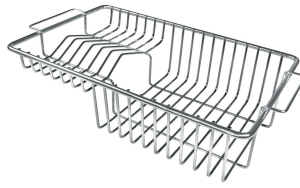

## OPTIONAL ACCESSORIES

Cestello inox 8612 000

HPDE Chopping board 8657 001

HPDE Twin chopping board 8644 101

Iroko-wood chopping board with stainless steel colander 8644 042

Iroko-wood sliding chopping board 8644 041

Iroko-wood twin chopping board 8644 004

Stainless steel colander 8154 000

Stainless steel plate rack 8100 154

Stainless steel plate rack 8100 303

White basket 8612 100

White bowl 8153 100

Graters kit with ring-holder and food collection tray 8159 101

Stainless steel perforated tray  
8151 000

Stainless steel plate rack 8100 201

**WARNING:**

The accessories 8159101, 8100303,8151000 are only usable in combination with 8644101

The accessories 8100154, 8154000 are only usable in combination with 8644004