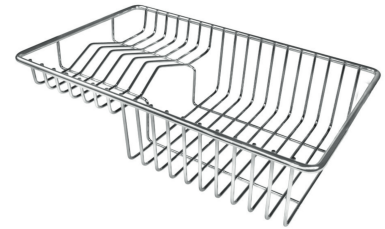

Stainless steel plate rack 8100 303