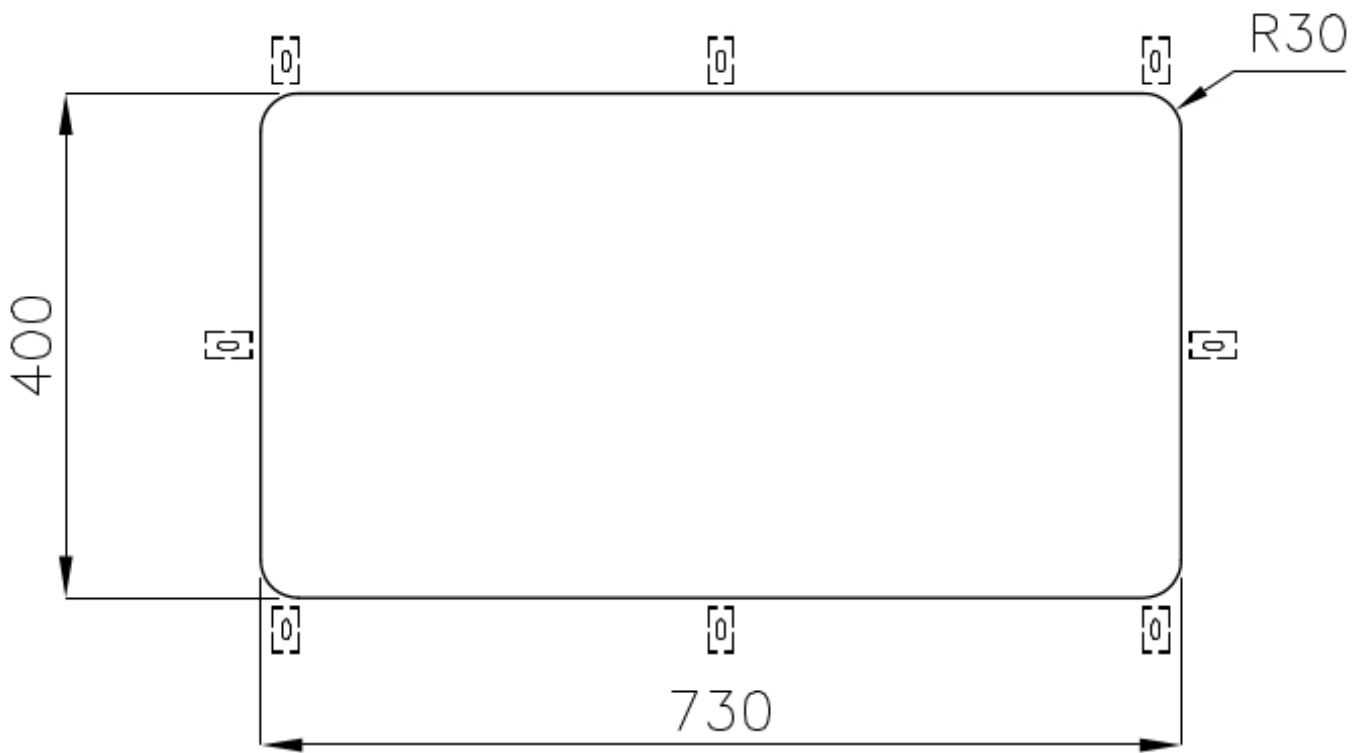

Cut out size – Dimensioni per foratura top

OPTIONAL ACCESSORIES