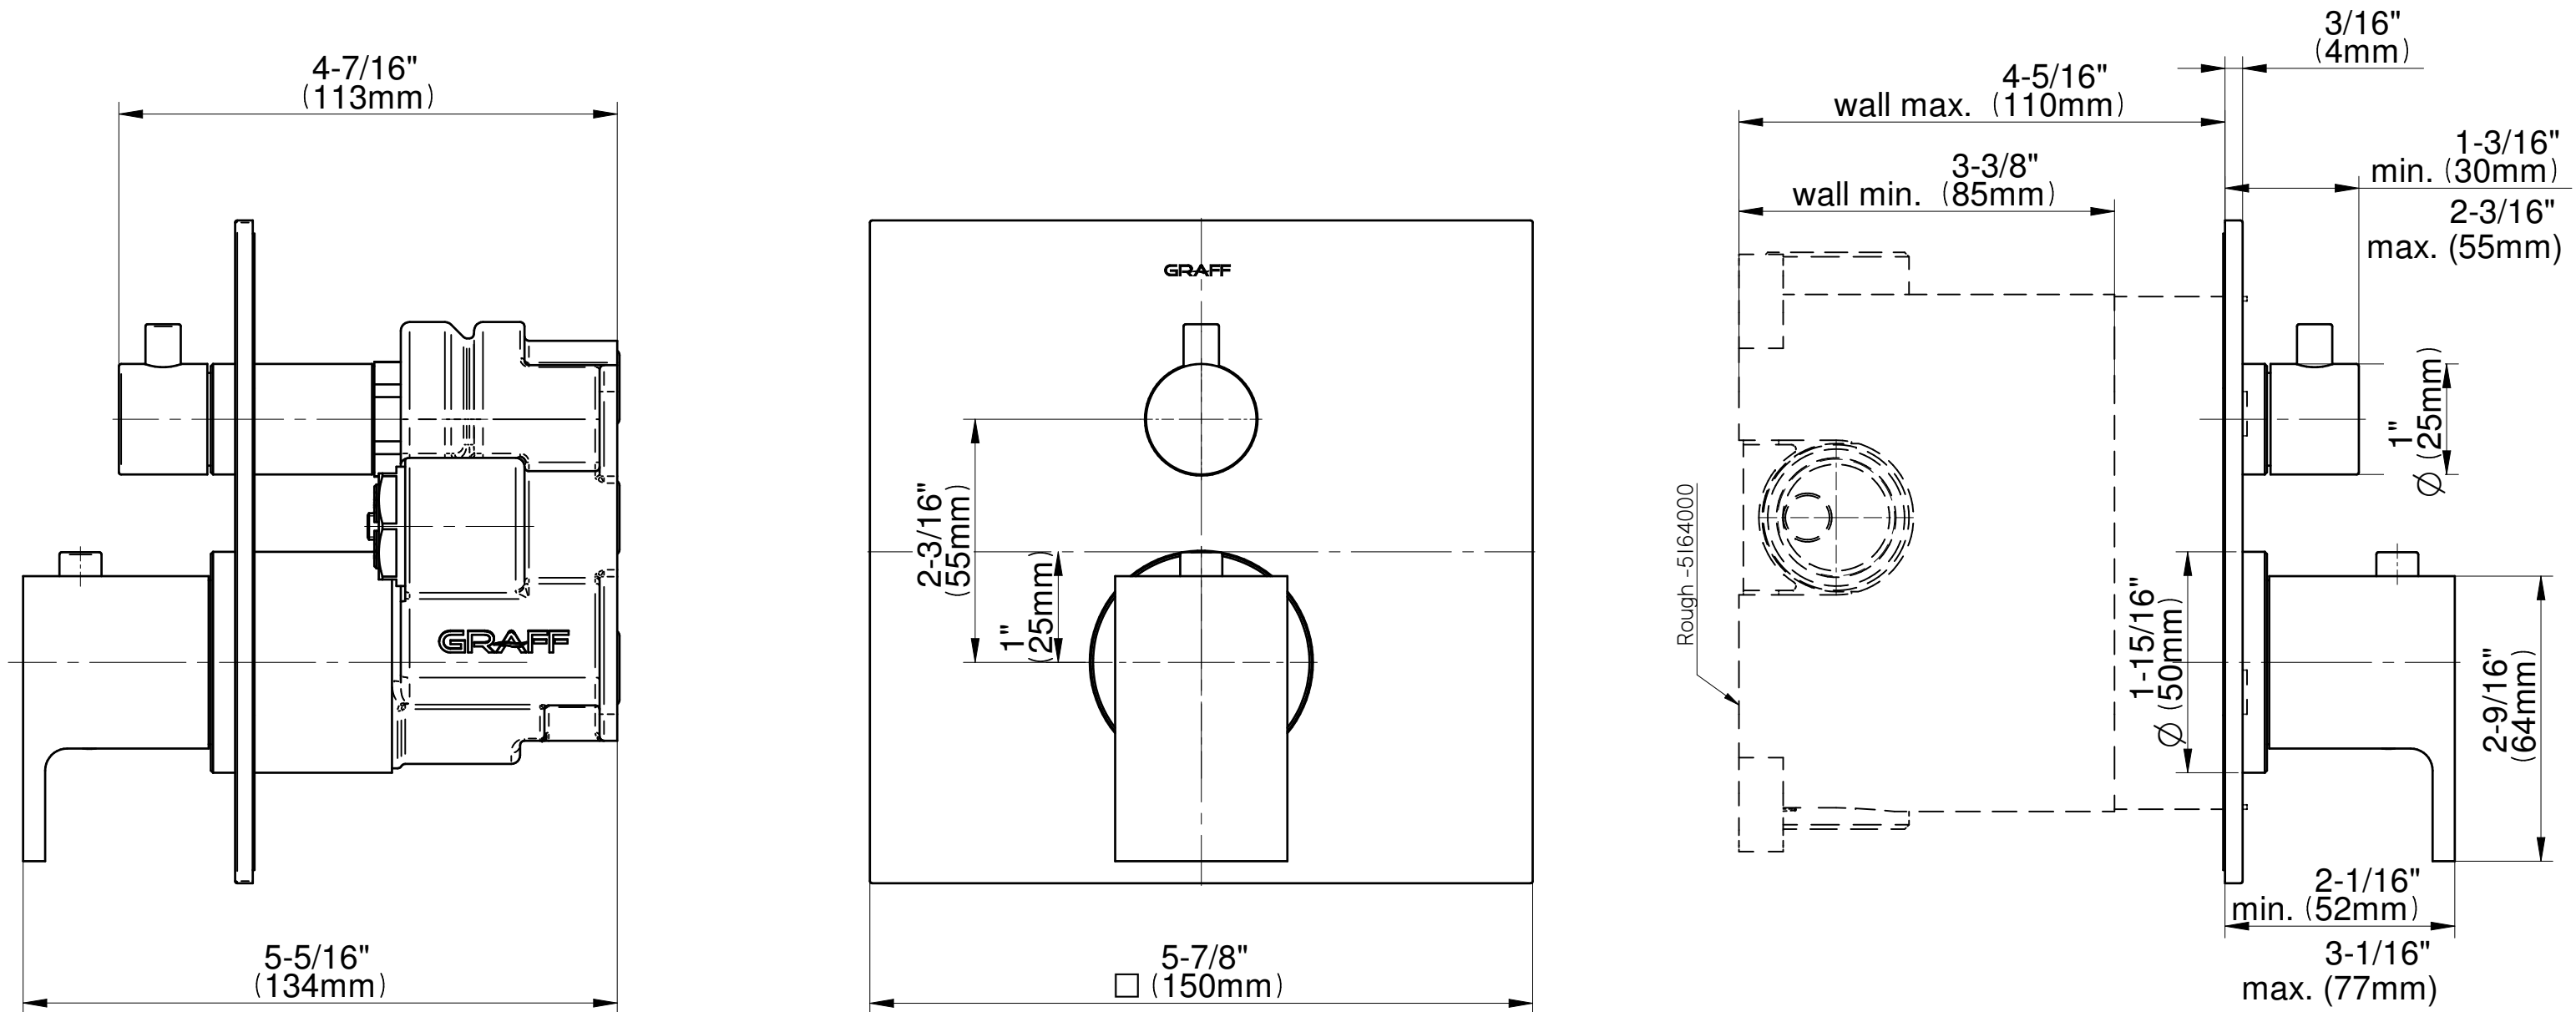

E-18042-LM31E-**-T

Uni-Box Series

GRAFF®
Art of Bath