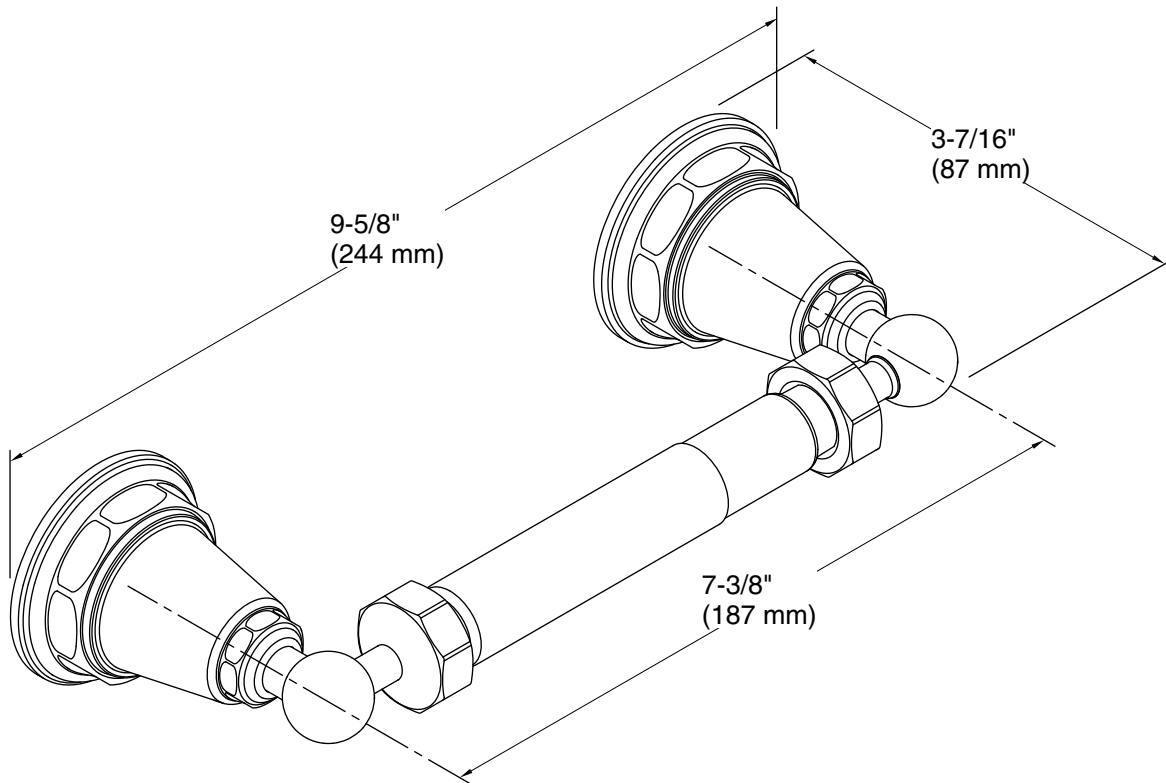

Technical Information

All product dimensions are nominal.

Material: Brass, Zinc

Notes

Install this product according to the installation guide.