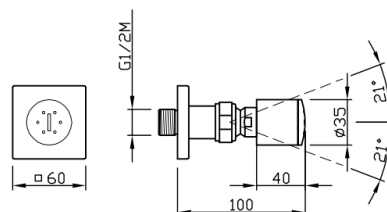

TECHNICAL DRAWING