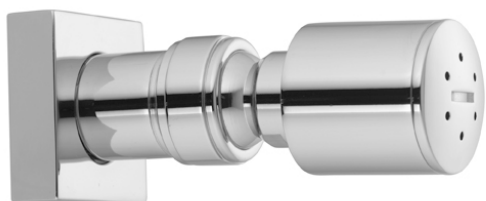

Body jet

Side Square body jet
27200-CR

TECHNICAL INFORMATION

Adjustable exposed body jet with square rosette 60x60 mm, 1 hydromassage jet. CHROME

Flow rate:
4,5 l/min

PICTURE

SPARE PARTS

FEATURES

Lateral jets

TECHNICAL DRAWING

FINISHINGS