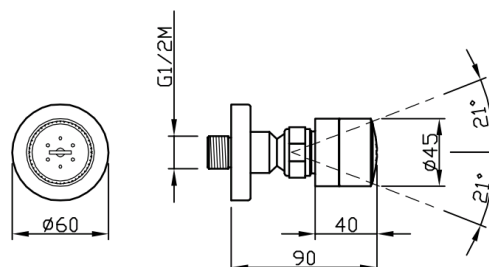

Body jet

Side cylindrical bodyjet
24955-CR

TECHNICAL INFORMATION

Adjustable exposed body jet with round rosette $\varnothing 60$ mm, 2 hydromassage jets with 90% STOP. CHROME

Flow rate:
4,5 l/min

FEATURES

Side jet
hydromassage

Lateral jets

PICTURE

TECHNICAL DRAWING

SPARE PARTS

FINISHINGS