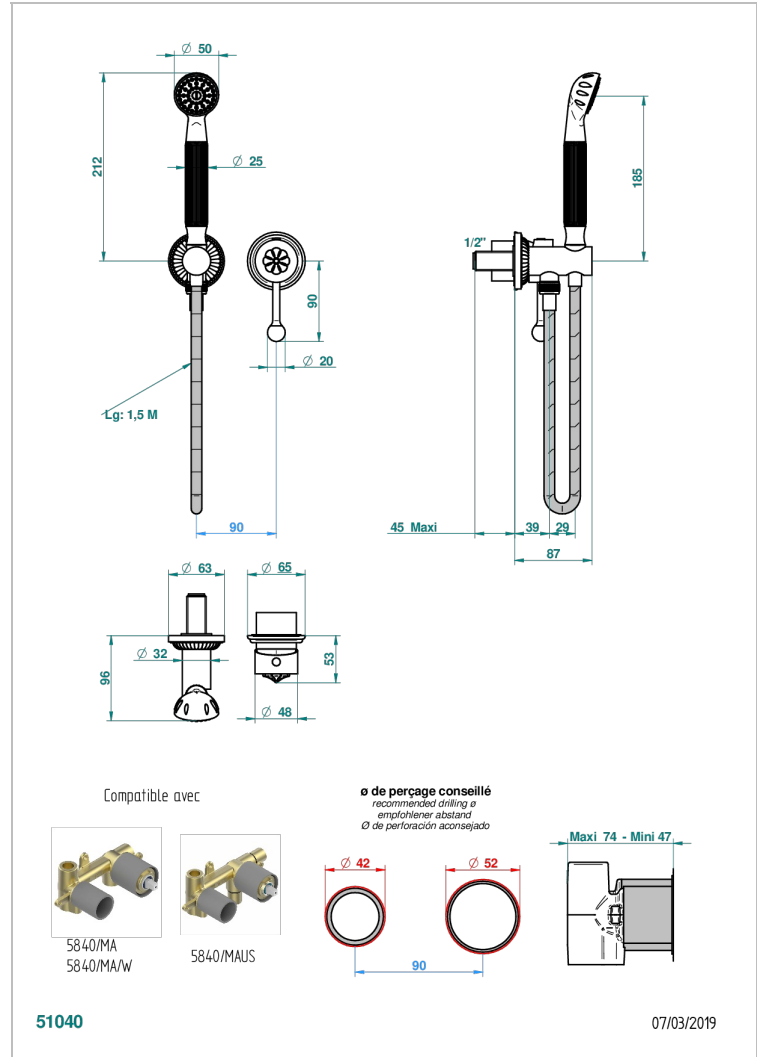

# AMOUR DE TRIANON

G24-6561B

Trim only for wall mixer with complete handshower on hook

THG<sup>®</sup>  
PARIS

## ХАРАКТЕРИСТИКИ

- Amour de Trianon
- Trim only for wall mixer with complete handshower on hook