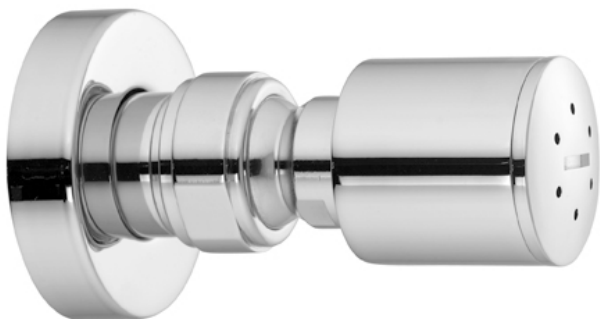

Body jet

Side cylindrical bodyjet
27100-CR

TECHNICAL INFORMATION

Adjustable exposed body jet with round rosette $\varnothing 60$ mm, 1 hydromassage jet. CHROME

Flow rate:
4,5 l/min

PICTURE