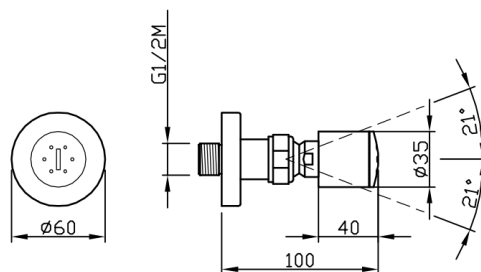

TECHNICAL DRAWING