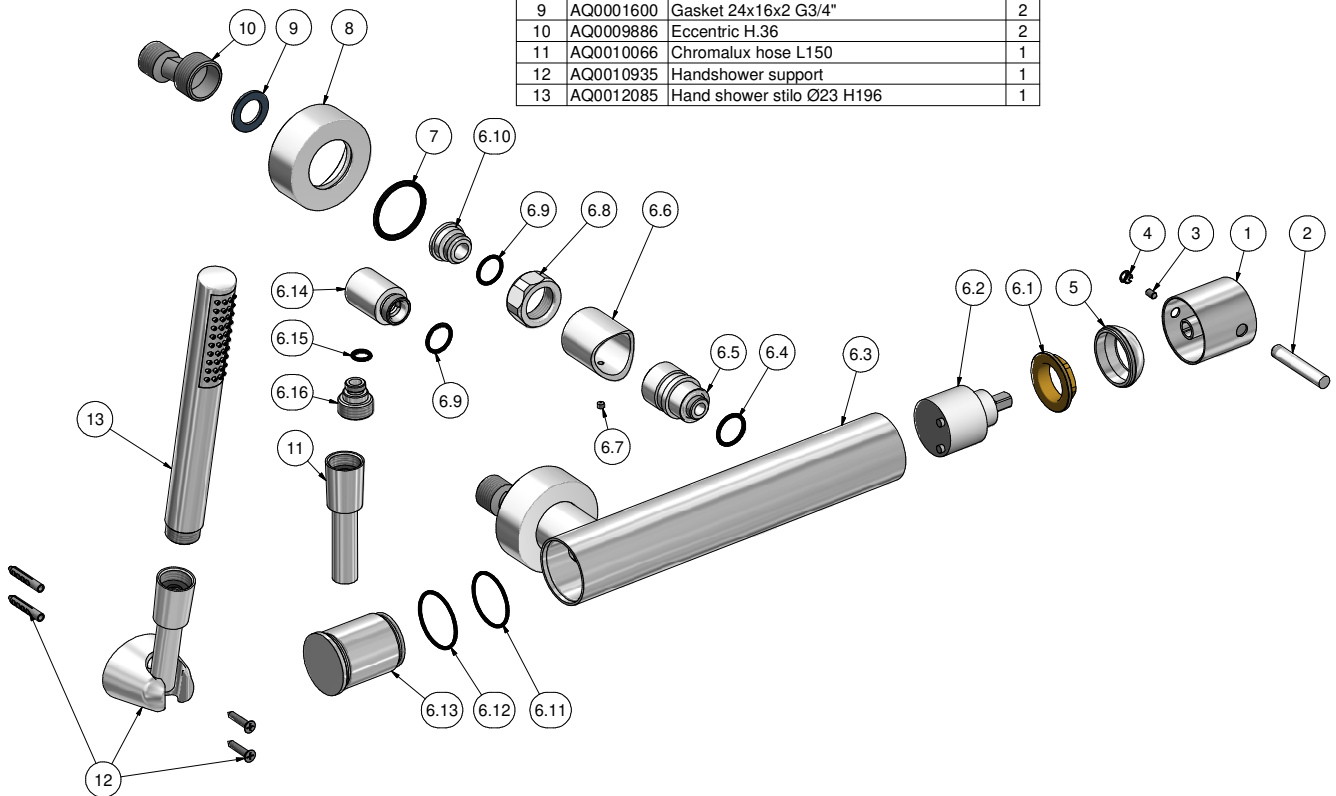

Dimensions

Cartridge

Ø35 ceramic cartridge

Treaded fitting

G1/2" male

Aerator

Flow Rate (+/-10%)

1 BAR	2 BAR	3 BAR
12.5 l/m	17.4 l/m	21 l/m

P.IVA 01785230986
capitale sociale
€420.000,00 i.v.

www.weareib.it

WE ARE IB

Parts list			
ELEM	CODE	DESCRIPTION	QT
1	AC0011352	Handle Ø42 H44	1
2	AC0014230	Rod Ø8 H47 M8x1.25	1
3	AQ0001081	Grubscrew M4x6 flat point	1
4	AQ0006650	Plug cover Ø7	1
5	AQ0012068	Chromed cover nut Ø38.2 M37x1.5	1
6	CPKMT350	Preassembled wall-mounted shower mixer CCX01	1
6.1	AQ0001040	Cartridge ring nut M37x1.5 H9	1
6.2	AQ0009810	Cartridge wout/d Ø35	1
6.3	AC0010805	Shower mixer body Ø42 L240	1
6.4	AQ0009841	OR 17x2 NBR 70 SH	2
6.5	AC0009713	Seal extension for bath shower M14x1.5 SX	2
6.6	AC0009710	Seal sleeve for bath shower Ø32 H36.5	2
6.7	AQ0001082	Grubscrew M4x4 p.c.	2
6.8	AC0000710	Fixing nut G3/4" H14 CH30	2
6.9	AQ0004600	OR 15.6x1.78 NBR 70 SH	3
6.10	AQ0001931	Threaded connection piece M18x1.5 L H15.8	2
6.11	AQ0009816	OR 31.47x1.78 NBR 70 SH	1
6.12	AQ0008026	OR 33.05x1.78 NBR 70 SH	1
6.13	AC0010791	Plug for body Ø39 H48.2 M14x1.5 sx	1
6.14	AC0010797	Elbow M18X1 M12X1	1
6.15	AQ0001340	OR 8.73x1.78 NBR 70 SH	1
6.16	AC0010794	Shower connection piece G1/2" M12x1 H20.5 CH12	1
7	AQ0009705	OR 32.2x3 NBR 70 SH	2
8	AC0010178	Rosette for bath	2
9	AQ0001600	Gasket 24x16x2 G3/4"	2
10	AQ0009886	Eccentric H.36	2
11	AQ0010066	Chromalux hose L150	1
12	AQ0010935	Handshower support	1
13	AQ0012085	Hand shower stilo Ø23 H196	1