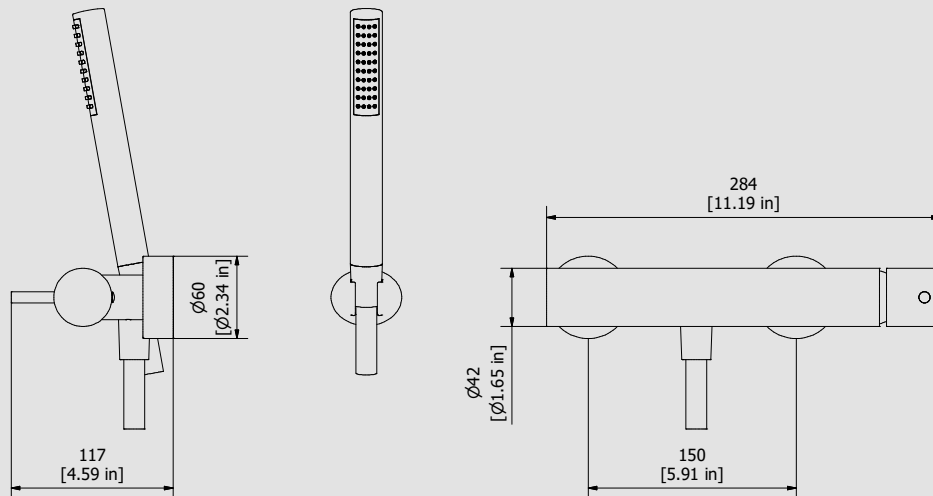

WE ARE IB

Collection

MILANO TORINO

Article

MT350

Description

Wall mounted shower mixer with shower kit

Box Dimensions

370x270x80 mm

Weight

3.9 kg

Finishes

- **CC**
CHROME
- **PL**
PLATINUM
- **SS**
BRUSHED
NICKEL
- **ON**
NATURAL
BRASS
- **BO**
MATT
WHITE
- **NP**
MATT
BLACK
- **CF**
BLACK
CHROME
- **CS**
BRUSHED
BLACK
CHROME
- **II**
PALE
GOLD
- **IS**
BRUSHED
PALE GOLD
- **RS**
ROSE
GOLD
- **SR**
BRUSHED
ROSE GOLD
- **OO**
GOLD
- **OS**
BRUSHED
GOLD
- **RR**
ANTIQUÉ
COPPER
- **BB**
ANTIQUÉ
BRONZE

Dimensions

Cartridge

Ø35 ceramic cartridge

Treaded fitting

G1/2" male

Aerator

Flow Rate (+/-10%)

1 BAR	2 BAR	3 BAR
12.5 l/m	17.4 l/m	21 l/m