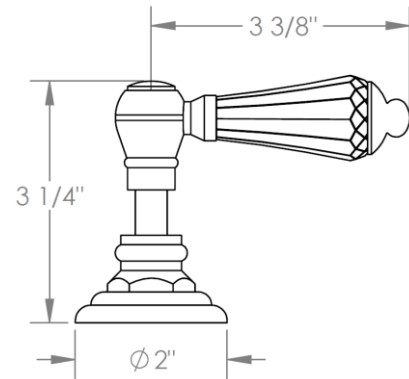

206-WTR2-__
Wall Mounted Trim
Includes Alignment Kit
For use with SS-506 concealed rough

ADDITIONAL HANDLE OPTIONS

S1 - PRESTON

S2 - WALTHAM

SWA - DARIEN

V - WALES

S1A – NOTTINGHAM