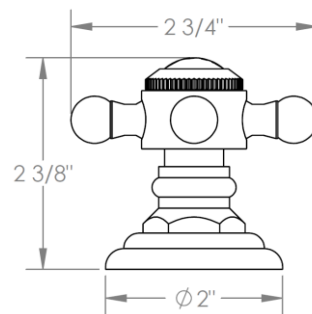

206-WTR2-__
Wall Mounted Trim
Includes Alignment Kit
For use with SS-506 concealed rough

ADDITIONAL HANDLE OPTIONS

S1 - PRESTON

S2 - WALTHAM

SWA - DARIEN

V - WALES

S1A – NOTTINGHAM