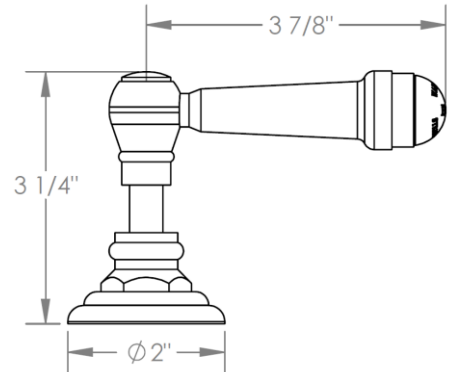

206-WTR2-__
Wall Mounted Trim
Includes Alignment Kit
For use with SS-506 concealed rough

ADDITIONAL HANDLE OPTIONS

S1 - PRESTON

S2 - WALTHAM

SWA - DARIEN

V - WALES

S1A – NOTTINGHAM