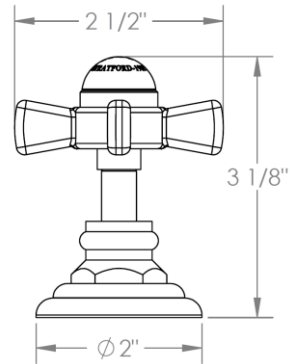

206-WTR2-__
Wall Mounted Trim
Includes Alignment Kit
For use with SS-506 concealed rough

ADDITIONAL HANDLE OPTIONS

S1 - PRESTON

S2 - WALTHAM

SWA - DARIEN

V - WALES

S1A – NOTTINGHAM