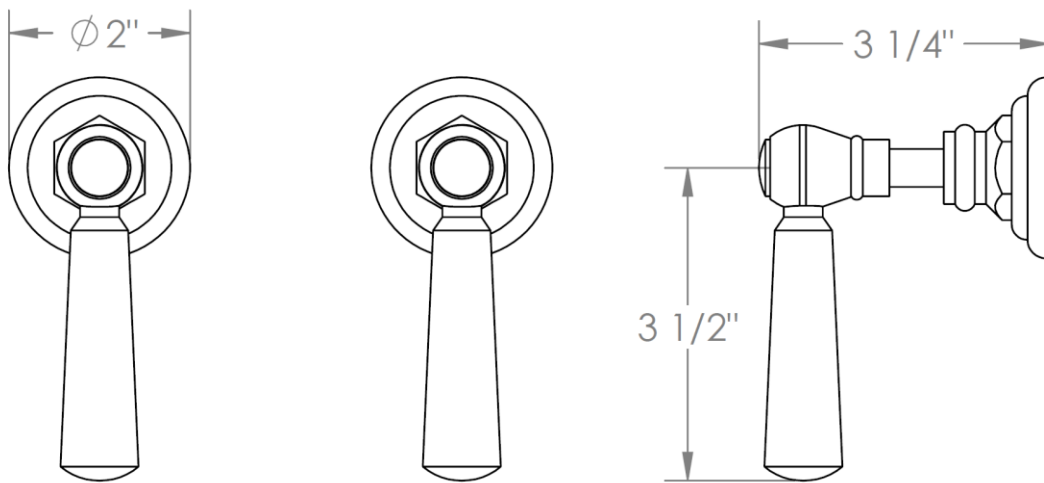

206-WTR2-__
Wall Mounted Trim
Includes Alignment Kit
For use with SS-506 concealed rough

ADDITIONAL HANDLE OPTIONS

S1 - PRESTON

S2 - WALTHAM

SWA - DARIEN

V - WALES

S1A – NOTTINGHAM