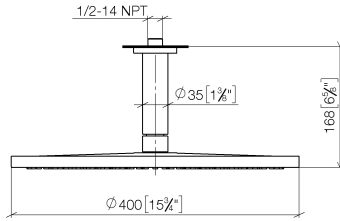

Rain shower with ceiling fixing FlowReduce 400 mm - Matte Black

TARA

28 698 970

Fits: TARA, LISSÉ, VAIA, META

- rain shower Ø 400 mm
- rain flow
- max. flow 12 l/min
- Function from: 12 l/min
- rosette Ø 60 mm optional
- 1/2" connection
- with anti-scale system
- quick clearing
- This product can help a building meet the requirements of Green Building Rating Systems, e.g. LEED®, BREEAM®, DGNB

28 698 970

mm [inches]

Flow rate chart

Codes & Standards

DIN 4109

ISO 3822

Ü-Zeichen

Rain shower with ceiling fixing FlowReduce 400 mm - Matte Black