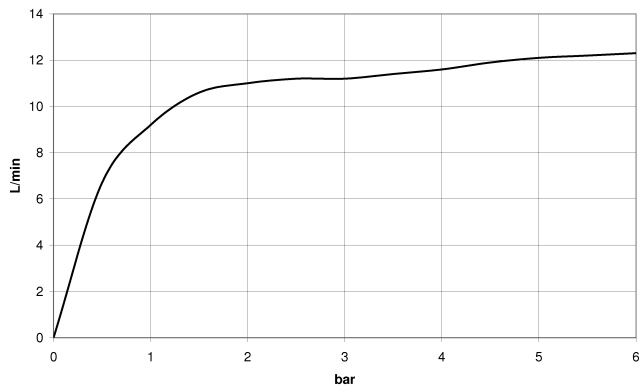

Rain shower with ceiling fixing FlowReduce 400 mm - Matte Black

TARA

28 698 970

Fits: TARA, LISSÉ, VAIA, META

- rain shower Ø 400 mm
- rain flow
- max. flow 12 l/min
- Function from: 12 l/min
- rosette Ø 60 mm optional
- 1/2" connection
- with anti-scale system
- quick clearing
- This product can help a building meet the requirements of Green Building Rating Systems, e.g. LEED®, BREEAM®, DGNB

	Matte Black	28 698 970-33
	Chrome	28 698 970-00
	Brushed Platinum	28 698 970-06
	Platinum	28 698 970-08
	Dark Chrome	28 698 970-19
	Light Gold	28 698 970-26
	Brushed Light Gold	28 698 970-27
	Brushed Durabronze (23kt Gold)	28 698 970-28
	Brushed Bronze	28 698 970-42
	Brushed Champagne (22kt Gold)	28 698 970-46
	Champagne (22kt Gold)	28 698 970-47
	Brushed Chrome	28 698 970-93
	Brushed Dark Platinum	28 698 970-99

28 698 970

mm [inches]

Flow rate chart

Codes & Standards

DIN 4109

ISO 3822

Ü-Zeichen

Rain shower with ceiling fixing FlowReduce 400 mm - Matte Black