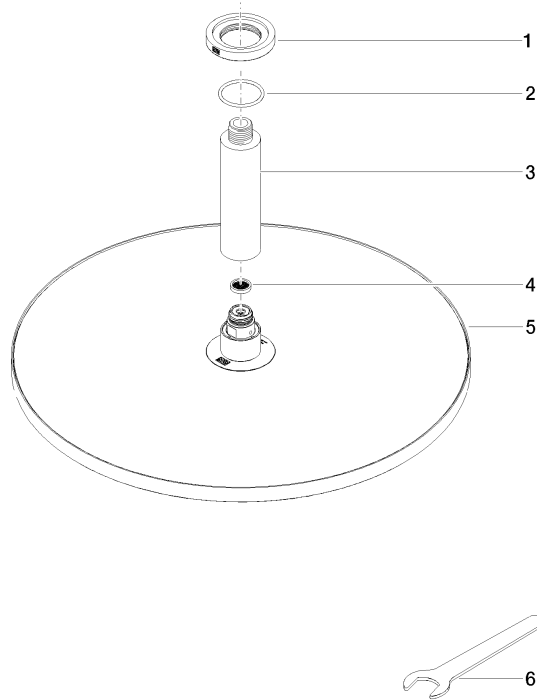

Rain shower with ceiling fixing FlowReduce 400 mm - Matte Black

TARA

28 698 970

Fits: TARA, LISSÉ, VAIA, META

- rain shower Ø 400 mm
- rain flow
- max. flow 12 l/min
- Function from: 12 l/min
- rosette Ø 60 mm optional
- 1/2" connection
- with anti-scale system
- quick clearing
- This product can help a building meet the requirements of Green Building Rating Systems, e.g. LEED®, BREEAM®, DGNB

28 698 970

mm [inches]

Flow rate chart

Codes & Standards

DIN 4109

ISO 3822

Ü-Zeichen

Rain shower with ceiling fixing FlowReduce 400 mm - Matte Black

TARA

28 698 970

Certificates

LGA_38

28 698 970

Product version from 4/1/2024

Parts for other finishes can be found here: [Chrome](#)

Rain shower with ceiling fixing FlowReduce 400 mm - Matte Black

TARA

28 698 970

Spare parts list

Product version from 4/1/2024

No.	Item Number	Name	Quantity used	Delivery time
	09 27 22 040-33	rosette	6	30