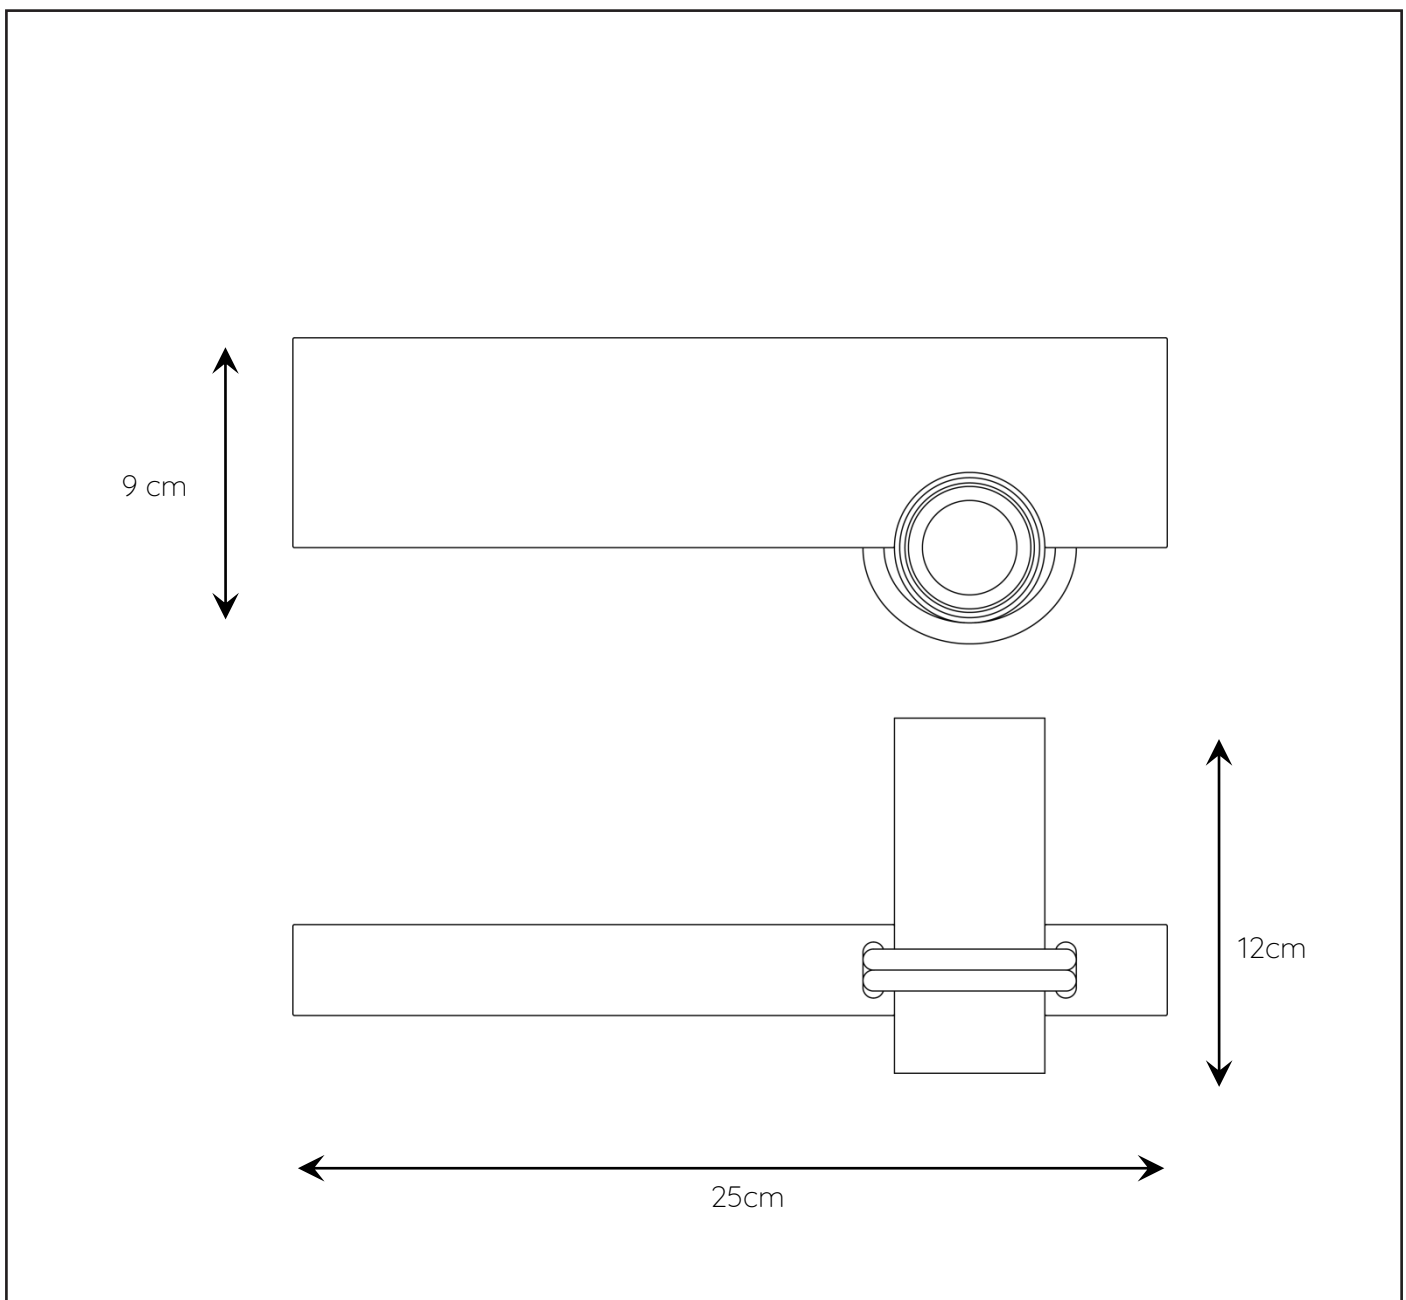

RECOMMENDED LUCIDE  
LIGHT SOURCE

49032/05/65  
Light source dimmable : Yes  
Light source incl. : No

General

Dimensions LxWxH : 25 cm x 9 cm x 12 cm  
Heigth minimum : -  
Heigth maximum : -  
Dimensions shade LxWxH : 4.3 cm x 4.3 cm x 12 cm  
Main material : Wood & Metal  
Color : Wood & Sandy Matt Black  
Style : Vintage  
Shape : Rectangular  
Weight : 0.88 kg  
Warranty : 2 years

Product specifications

Dimmable : Yes  
Light direction : Around (Diffuse)  
Adjustable in heigth : No  
Directional : Not Directional  
Cable : Yes  
Cable length : 180 cm  
Sensor : Without Sensor  
Control : Dimmer in Cord  
IP-Class : 20  
Electric class : 2  
Light source including ? : No  
Lamp socket : E27  
Light source number : 1  
Power requirements : 220-240V~50Hz  
Bulb type & maximum wattage : E27- max.60W

For more specifications of this product please visit  
[www.lucide.com](http://www.lucide.com)

LUCIDE

TECHNICAL DRAWING & DIMENSIONS

# TANNER

Item number : 39220/01/76

EAN code : 5411212390684

For more specifications, dimensions please visit  
[www.lucide.com](http://www.lucide.com)