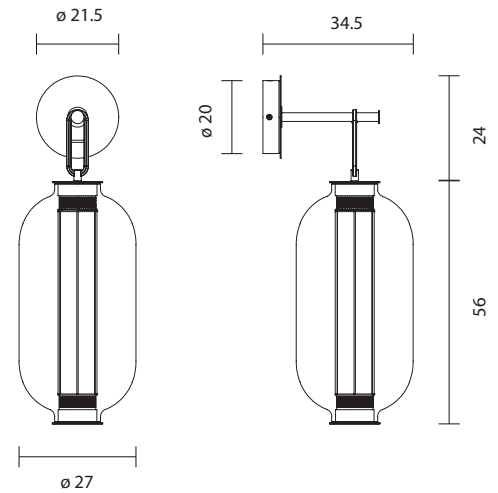

BAI A BA BA

by Neri&Hu, 2014

Wall lamp. Structure in bronze electroplated steel. Diffuser in blown transparent, amber and grey glass. Strip led column (dimmable driver included) provide ambient light and module led placed at the bottom (connected direct to main) provide direct light.

Type: Wall lamp

Environment: Indoor

Structure: Steel

Diffuser: Glass

Voltage: 230 V

Supply: Terminal strip

Dimmable driver included

Light source: Strip LED 15.4W 2700K 1150Lm
+ Module LED $\varnothing 70$ 16.6W 2700K 1350Lm

BAI A BA BA

402000640976 amber diffuser
402000640977 grey diffuser
402000640978 transparent diffuser

CE   IP-20

 8.6 kg
16.2 kg