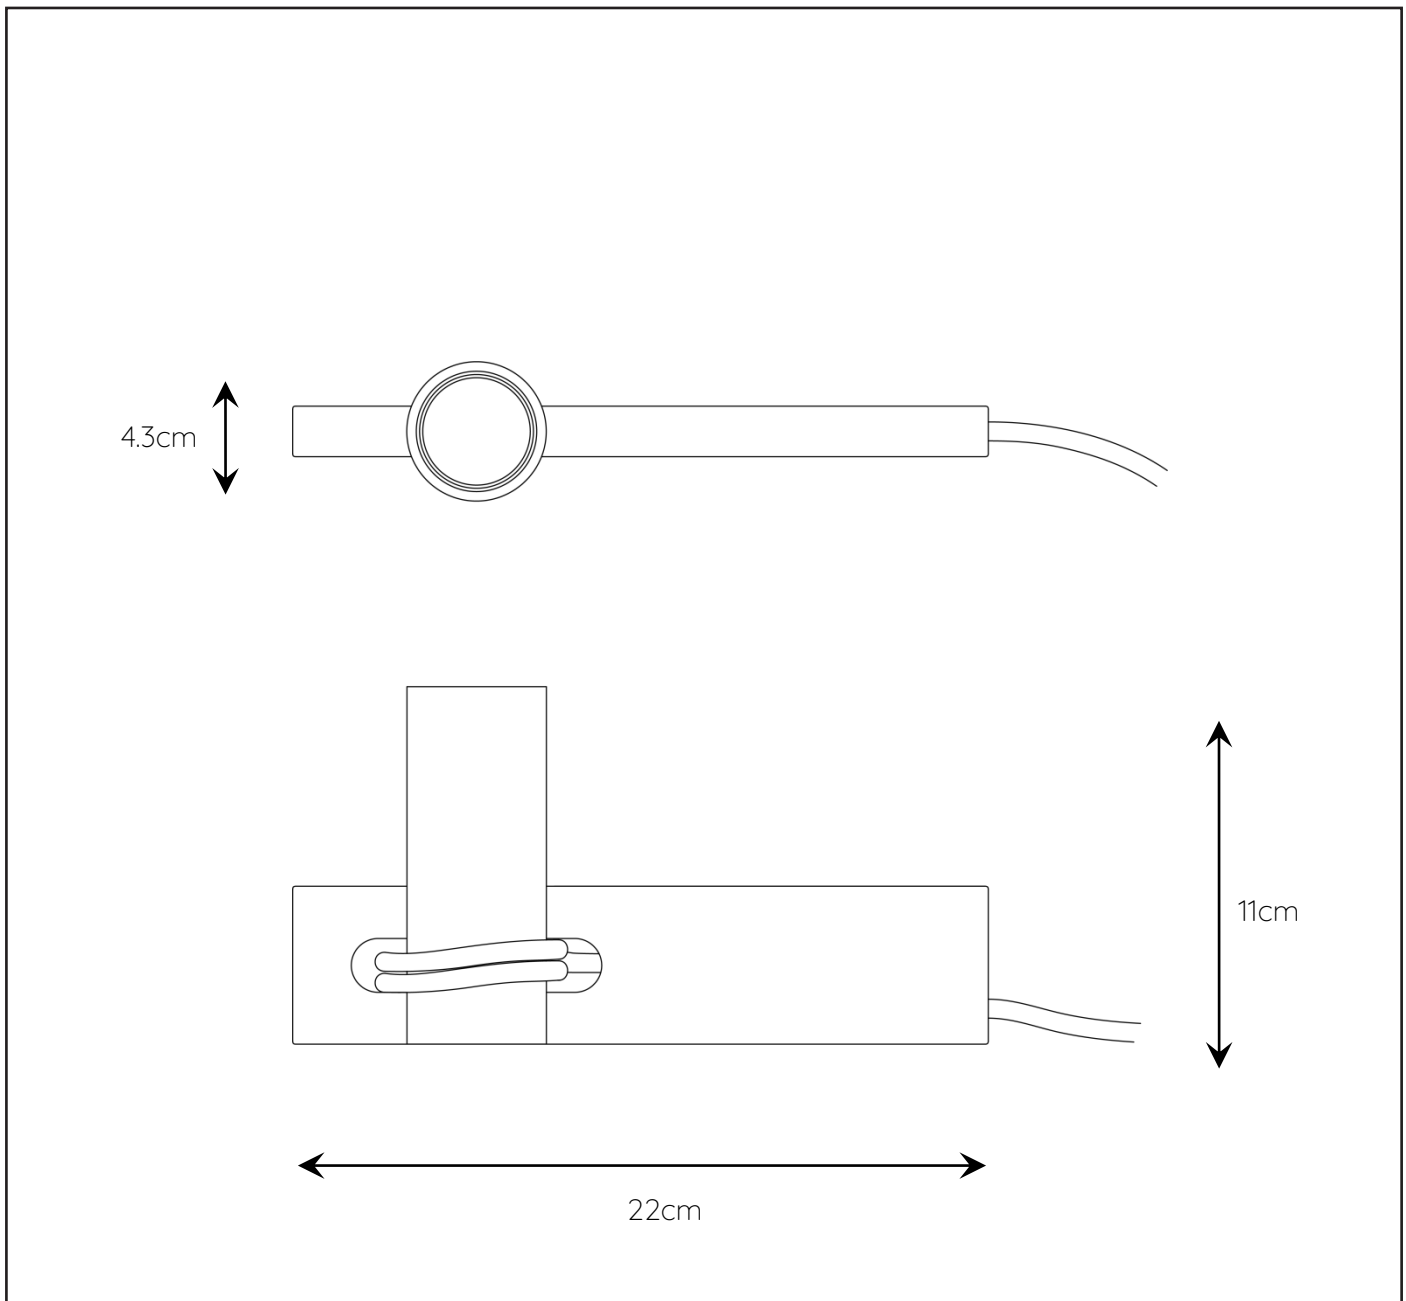

RECOMMENDED LUCIDE
LIGHT SOURCE

49032/05/65

Light source dimmable : Yes

Light source incl. : No

General

Dimensions LxWxH : 22 cm x 4.3cm x 11 cm
Heigth minimum : -
Heigth maximum : -
Dimensions shade LxWxH : 4.3 cm x 4.3 cm x 11 cm
Main material : Wood & Metal
Color : Wood&black
Style : Vintage
Shape : Rectangular
Weight : 0.76 kg
Warranty : 2 years

Product specifications

Dimmable : Yes
Light direction : Around (Diffuse)
Adjustable in heigth : No
Directional : Not Directional
Cable : Yes
Cable length : 150 cm
Sensor : Without Sensor
Control : Dimmer in Cord
IP-Class : 20
Electric class : 2
Light source including ? : No
Lamp socket : E27
Light source number : 1
Power requirements : 220-240V~50Hz
Bulb type & maximum wattage : E27- max.60W

For more specifications of this product please visit
www.lucide.com

LUCIDE

TECHNICAL DRAWING & DIMENSIONS

TANNER

Item number : 39520/01/76

EAN code : 5411212390721

For more specifications, dimensions please visit
www.lucide.com

LUCIDE

INSTALLATION DRAWING SPECIFICATIONS