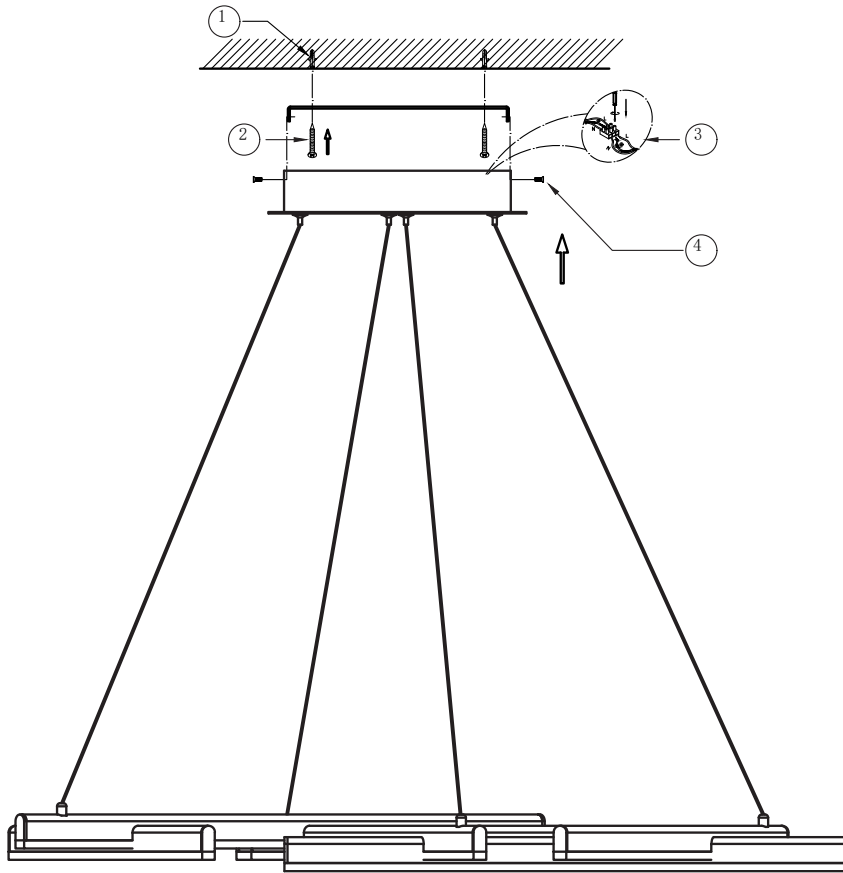

# Instruction

MOD016PL-L75MG4K

MAX 75W  
3500 Lumen

Model: MOD016PL-L75MG4K  
Collection: Technical

Pendant Lamps