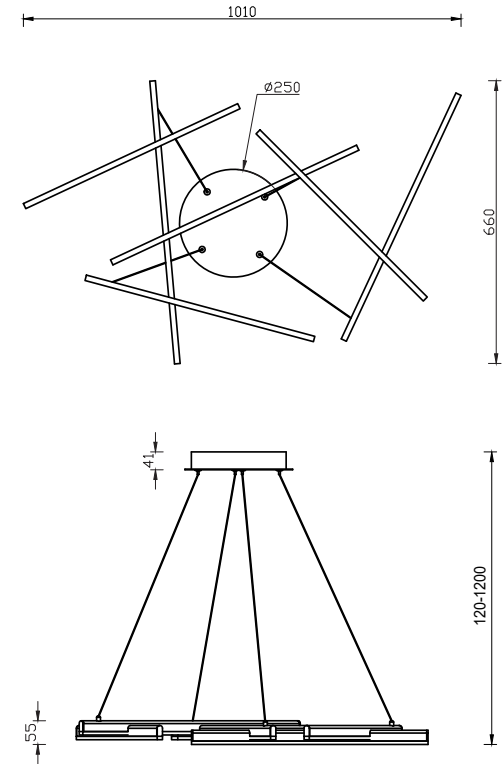

# Instruction

MOD016PL-L75MG4K

MAX 75W  
3500 Lumen

Model: MOD016PL-L75MG4K  
Collection: Technical

Pendant Lamps