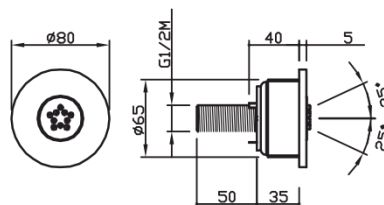

Body jet

round body jet
24970-CR

TECHNICAL INFORMATION

Adjustable built-in round body jet, non-liming, inspectable and serviceable, 1 hydromassage jet, Ø80 mm. CHROME

Flow rate:
4 l/min

PICTURE

SPARE PARTS

FEATURES

Lateral jets

Non-liming

inspectable body jet

TECHNICAL DRAWING

FINISHINGS