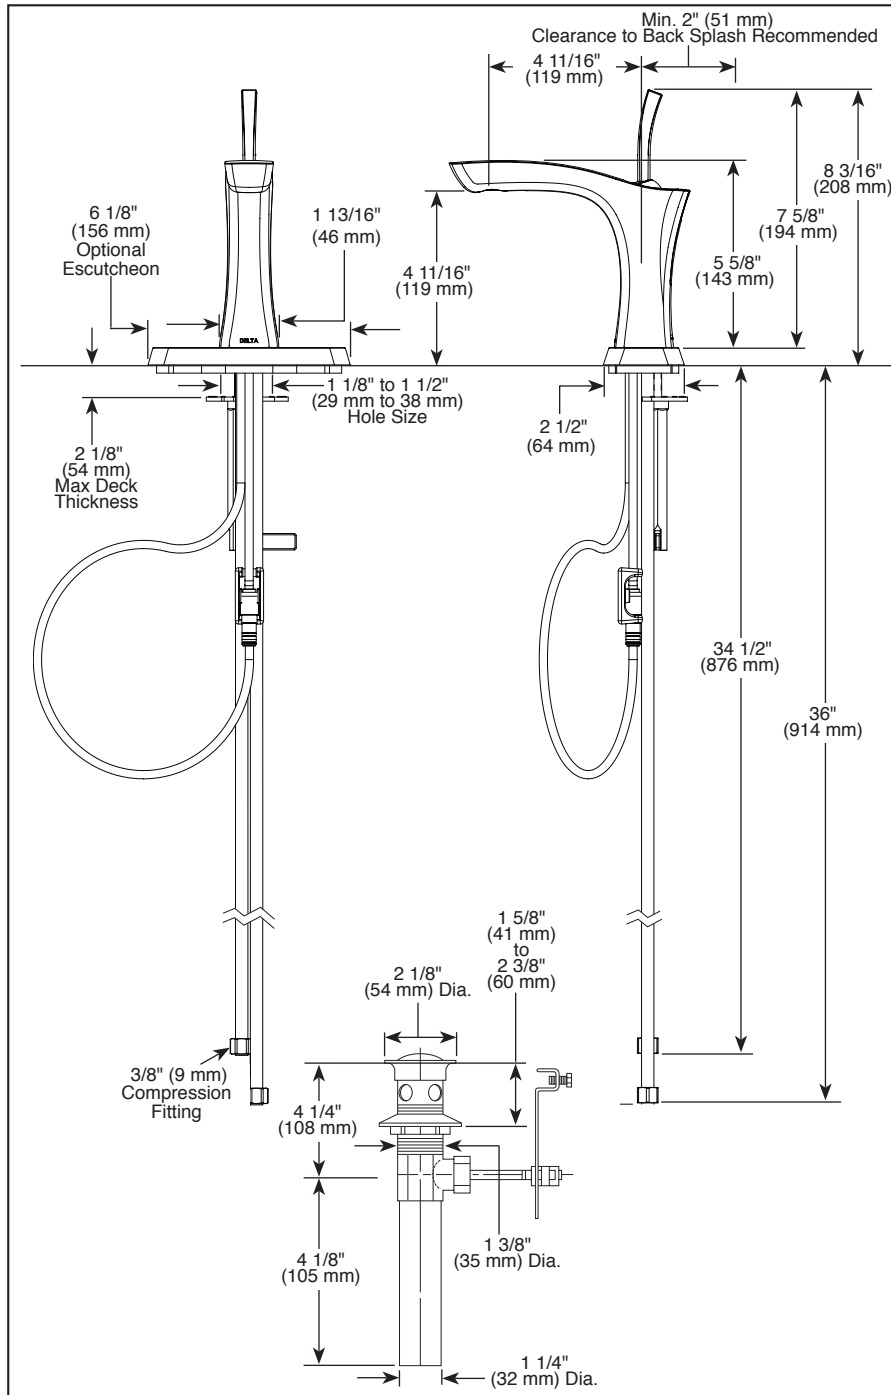

see what Delta can do™

BATHROOM FAUCETS

- Tesla® Bath Collection
- Single Handle Deck Mount

STANDARD SPECIFICATIONS:

- Max flow rate 1.2 gpm @ 60 psi, 4.5 L/min @ 414 kPa
- One or three hole mount (escutcheon optional, not included)
- Diamond coated ceramic cartridge
- Handle rotates 22°
- Control handle shall return to neutral position when valve is turned off
- 3/8" O.D. straight, staggered PEX supply tubes
- Models have metal drain with pop-up type fitting with plated flange and stopper
- "LPU" models less pop-up drain; no lift rod
- Drain operates using vertical slide mechanism
- Red/blue indicator markings

COMPLIES WITH:

- ASME A112.18.1 / CSA B125.1
- ASME A112.18.2 / CSA B125.2
- Indicates compliance to ICC/ANSI A117.1 - Valve control only
- EPA WaterSense®

Submitted Model No.: _____

Specific Features: _____