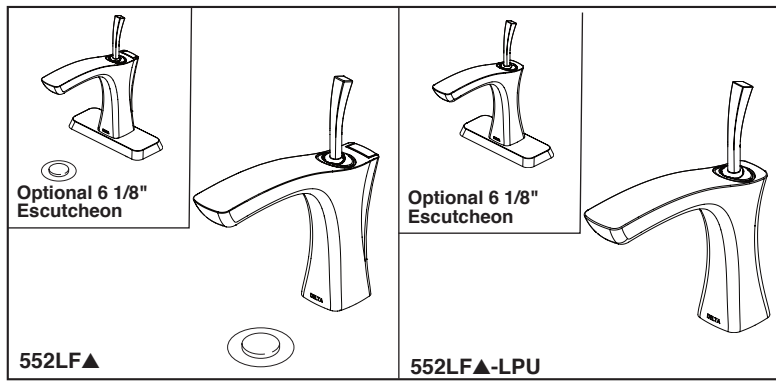

see what Delta can do™

BATHROOM FAUCETS

- Tesla® Bath Collection
- Single Handle Deck Mount

STANDARD SPECIFICATIONS:

- Max flow rate 1.2 gpm @ 60 psi, 4.5 L/min @ 414 kPa
- One or three hole mount (escutcheon optional, not included)
- Diamond coated ceramic cartridge
- Handle rotates 22°
- Control handle shall return to neutral position when valve is turned off
- 3/8" O.D. straight, staggered PEX supply tubes
- Models have metal drain with pop-up type fitting with plated flange and stopper
- "LPU" models less pop-up drain; no lift rod
- Drain operates using vertical slide mechanism
- Red/blue indicator markings

WARRANTY

- Parts and Finish - Lifetime limited warranty; or for commercial purchasers, 10 years for multi-family residential (apartments and condominiums) and 5 years for all other commercial uses, in each case from the date of purchase.
- Electronic Parts and Batteries (if applicable) - 5 years from the date of purchase; or for commercial purchasers, 1 year from the date of purchase. No warranty is provided on batteries.

COMPLIES WITH:

- ASME A112.18.1 / CSA B125.1
- ASME A112.18.2 / CSA B125.2
- Indicates compliance to ICC/ANSI A117.1 - Valve control only
- EPA WaterSense®

Submitted Model No.: _____

Specific Features: _____