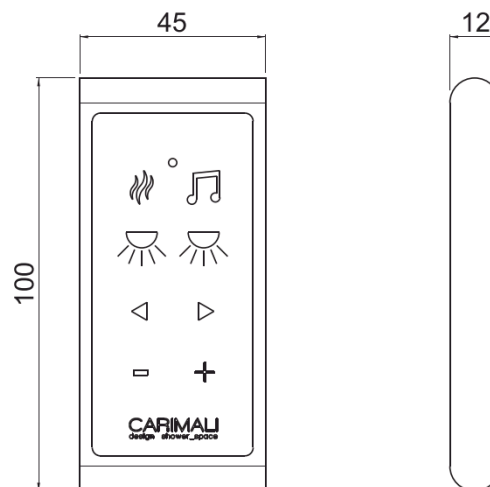

Remote control

Remote control
0TLC003

TECHNICAL INFORMATION

Multifunction remote control with chromotherapy and white light control, power on/off audio and aromatherapy devices, with Bluetooth system and receiver included (waterproof IP65). Remote control older included.

FEATURES

aromatherapy

audio

chromotherapy

White light

PICTURE

TECHNICAL DRAWING

SPARE PARTS