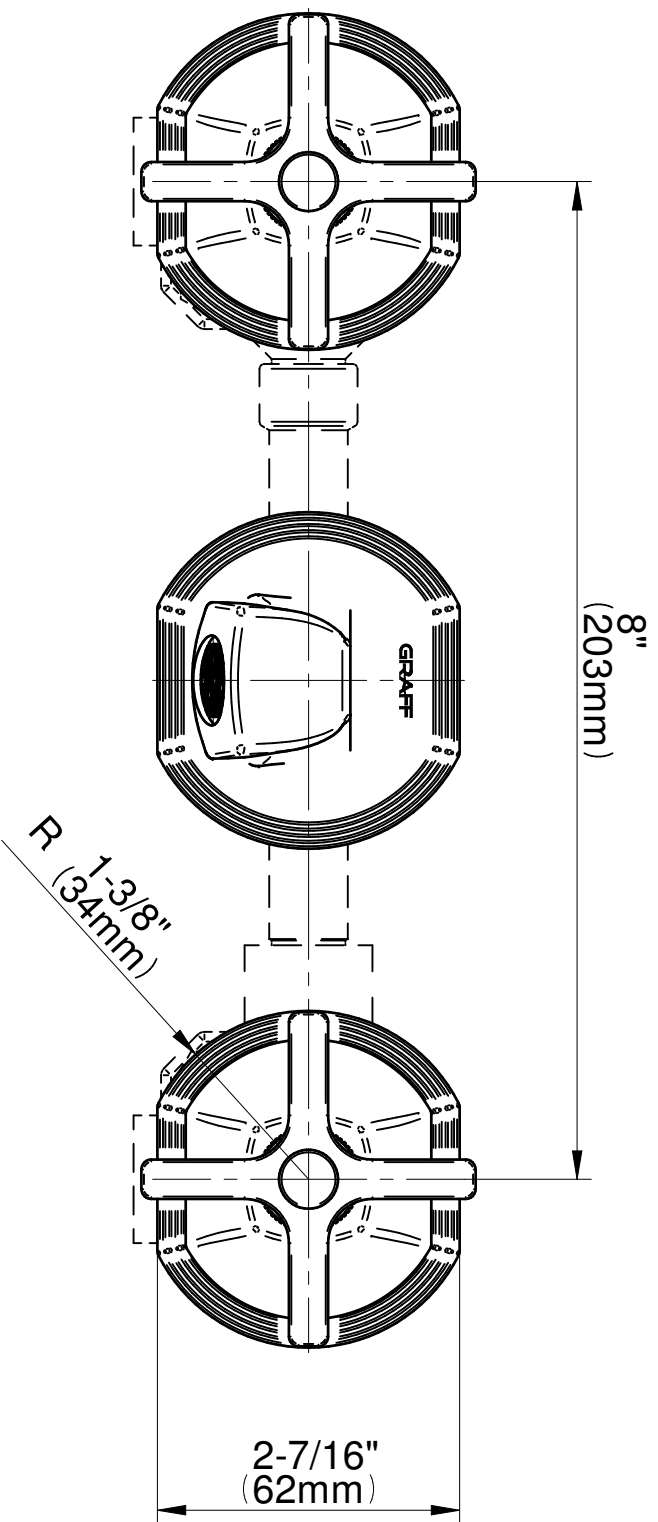

E-6830-C15B-T

Finezza UNO Series

Rough E-1012 (5576800)