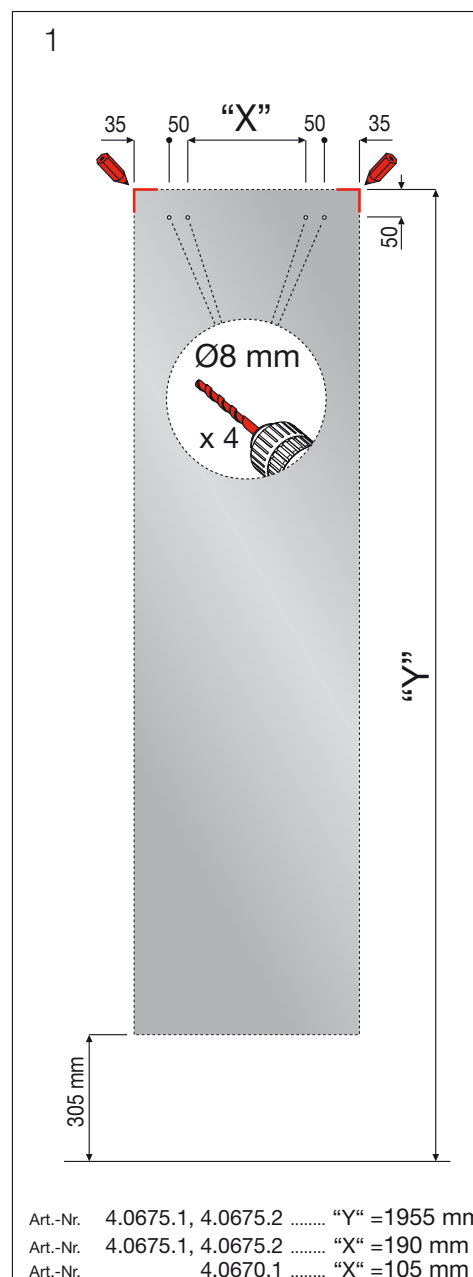

4.0670.1

X . 275 mm

Y . 825 mm

Z . 250 mm

4.0675.1

4.0675.2

X . 360 mm

Y . 1650 mm

Z . 250 mm

Art.-Nr. 4.0675.1, 4.0675.2 "Y" = 1955 mm

Art.-Nr. 4.0675.1, 4.0675.2 "X" = 190 mm

Art.-Nr. 4.0670.1 "X" = 105 mm

2.1

2.2

3

4.0670.1.180.000.1