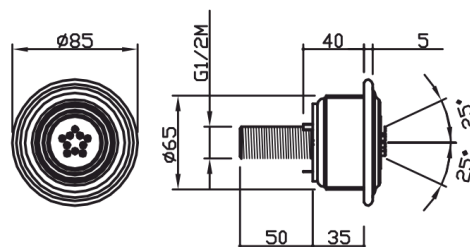

Body jet

Colonial Body jet
24980-CR

TECHNICAL INFORMATION

Adjustable built-in colonial body jet, non-liming, inspectable and serviceable, 1 hydromassage jet, Ø85 mm. CHROME

Flow rate:
4 l/min

PICTURE

SPARE PARTS

FEATURES

Lateral jets

Non-liming

inspectable body jet

TECHNICAL DRAWING

FINISHINGS