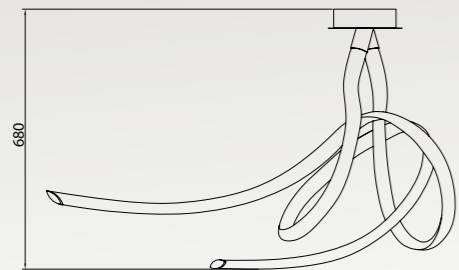

Plafón - Ceiling Lamp

Blanco/Cromo-White/Chrome

6720

LED 60W 3000K 4500lm