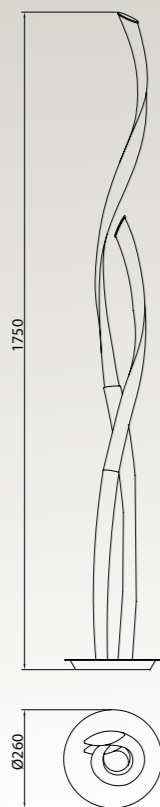

Pie de Salón - Floor Lamp
Blanco/Cromo-White/Chrome

6730
LED 30W 3000K 2250lm
Dimmable