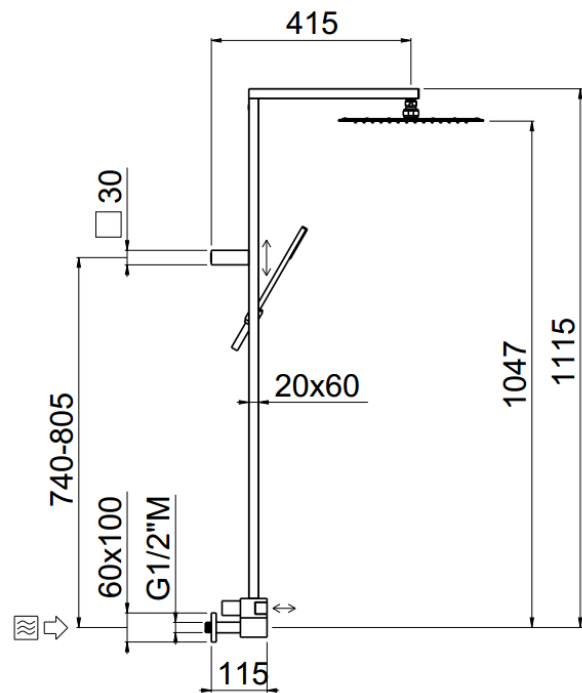

Vehla MySlim

Vehla soffione MySlim ispezionabile
30005-CR

TECHNICAL INFORMATION

Rectangular shower column with built-in holder with diverter and articulated shower holder. Non-liming inspectable and serviceable ultra-thin rectangular shower head 500x350 in chromed plated stainless steel. Non-liming inspectable and serviceable one jet shower in brass. PVC smooth double anti-torsionflexible hose cm 150. CHROME

Flow rate:

? Doccia o soffione?

PICTURE

SPARE PARTS

FEATURES

Rain jet

Non-liming

double anti-torsion

ecologic

inspectable rectangular

TECHNICAL DRAWING

FINISHINGS