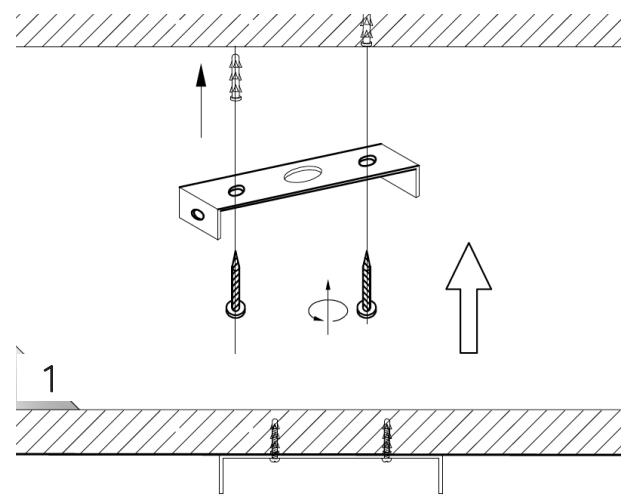

LUCIDE

INSTALLATION DRAWING SPECIFICATIONS