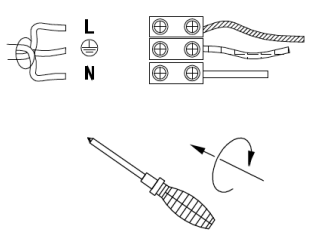

LUCIDE

INSTALLATION DRAWING SPECIFICATIONS