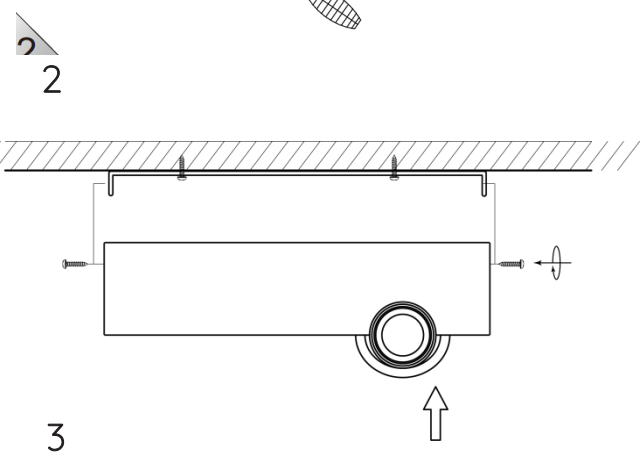

LUCIDE

INSTALLATION DRAWING SPECIFICATIONS