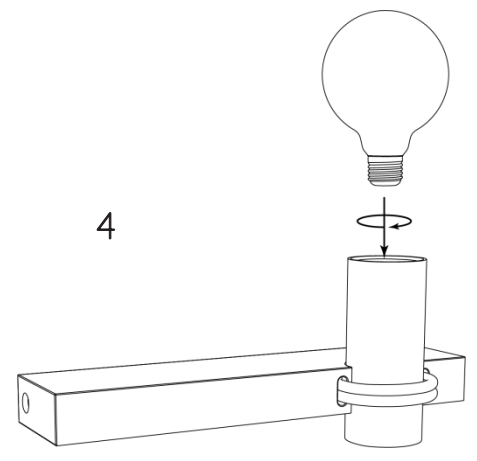

LUCIDE

INSTALLATION DRAWING SPECIFICATIONS