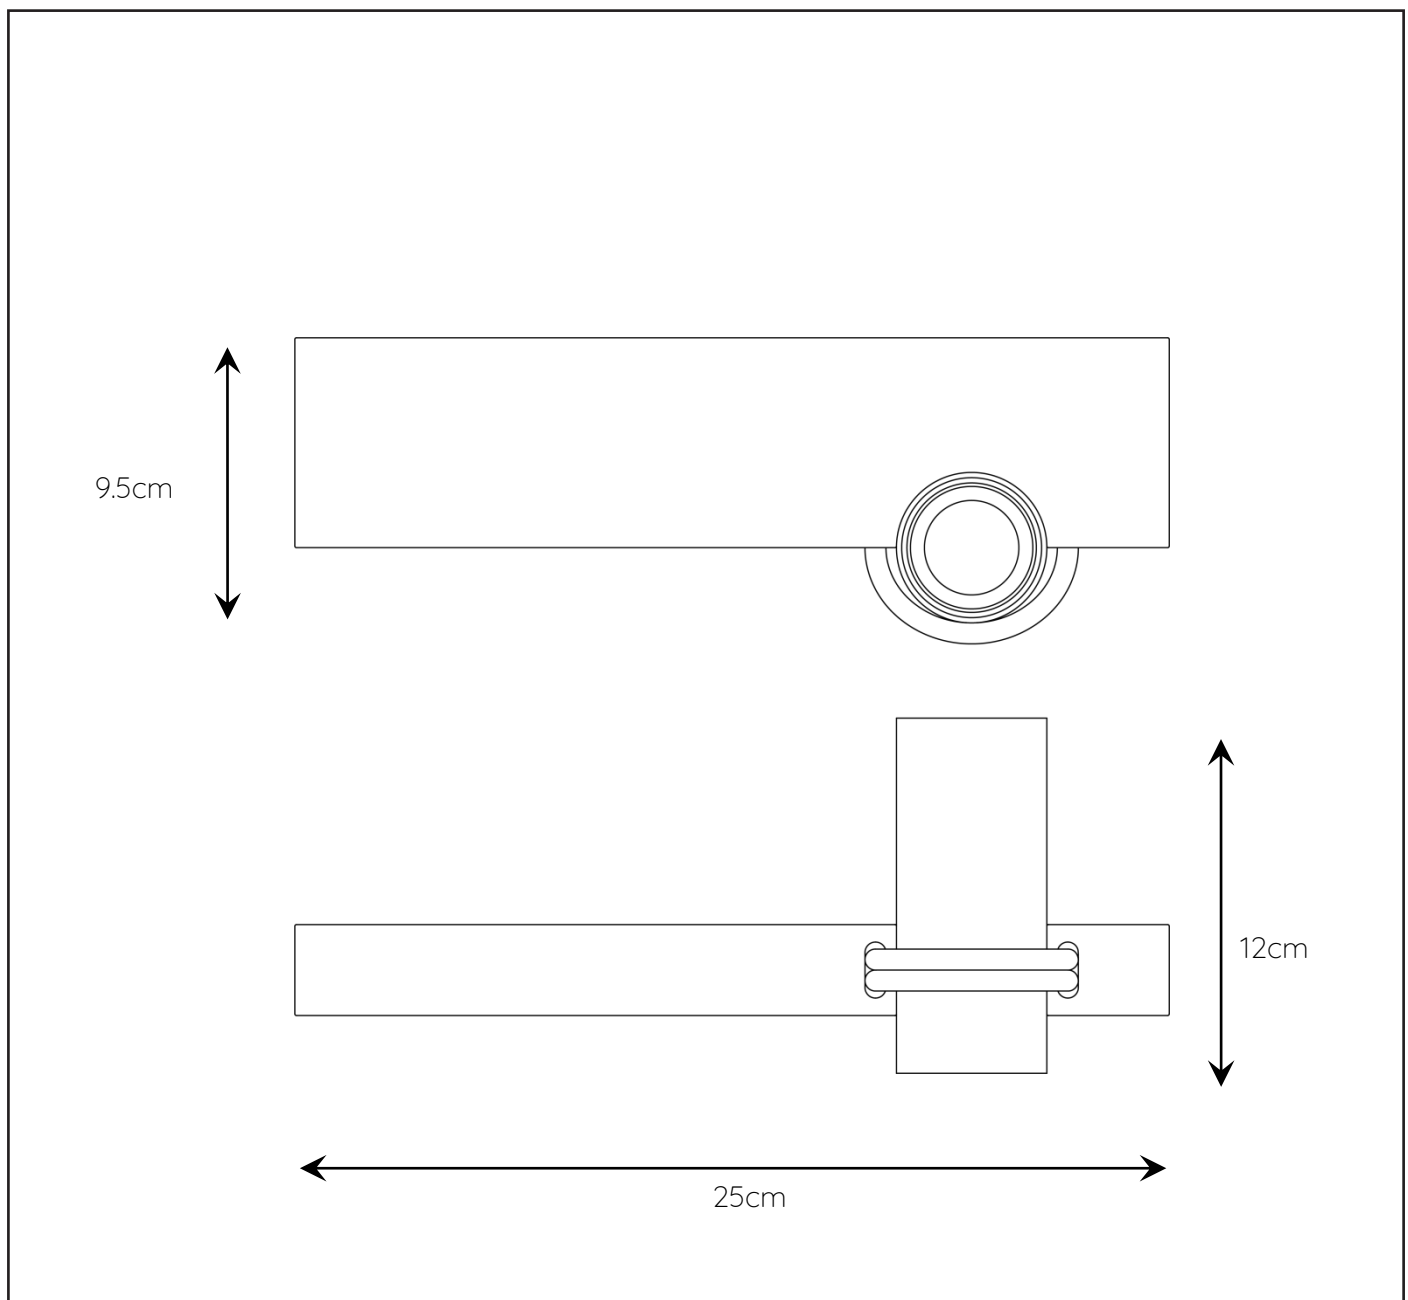

RECOMMENDED LUCIDE
LIGHT SOURCE

49032/05/65
Light source dimmable : Yes
Light source incl. : No

General

Dimensions LxWxH : 25 cm x 9.5cm x 12 cm
Heigth minimum : -
Heigth maximum : -
Dimensions shade LxWxH : 5.5 cm x 5.5 cm x 12 cm
Main material : Iron & Concrete
Color : Grey & black
Style : Vintage
Shape : Rectangular
Weight : 0.98 kg
Warranty : 2 years

Product specifications

Dimmable : Yes
Light direction : Around (Diffuse)
Adjustable in heigth : No
Directional : Not Directional
Cable : Yes
Cable length : 180 cm
Sensor : Without Sensor
Control : Dimmer in Cord
IP-Class : 20
Electric class : 2
Light source including ? : No
Lamp socket : E27
Light source number : 1
Power requirements : 220-240V~50Hz
Bulb type & maximum wattage : E27- max.60W

For more specifications of this product please visit
www.lucide.com

LUCIDE

TECHNICAL DRAWING & DIMENSIONS

TANNER

Item number : 39220/01/41

EAN code : 5411212390677

For more specifications, dimensions please visit
www.lucide.com