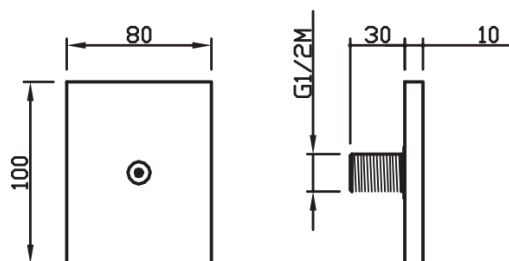

TECHNICAL DRAWING

SPARE PARTS

FINISHINGS