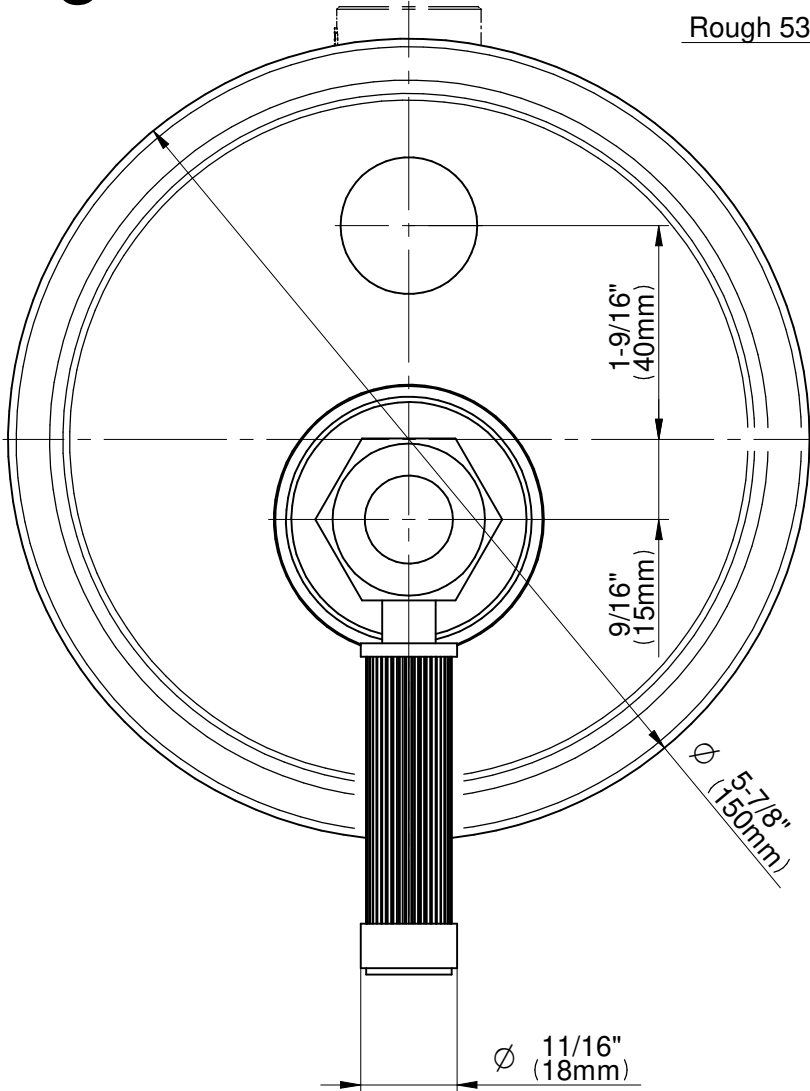

# E-7096-LM56-T

## Vintage Series

Rough 5338500