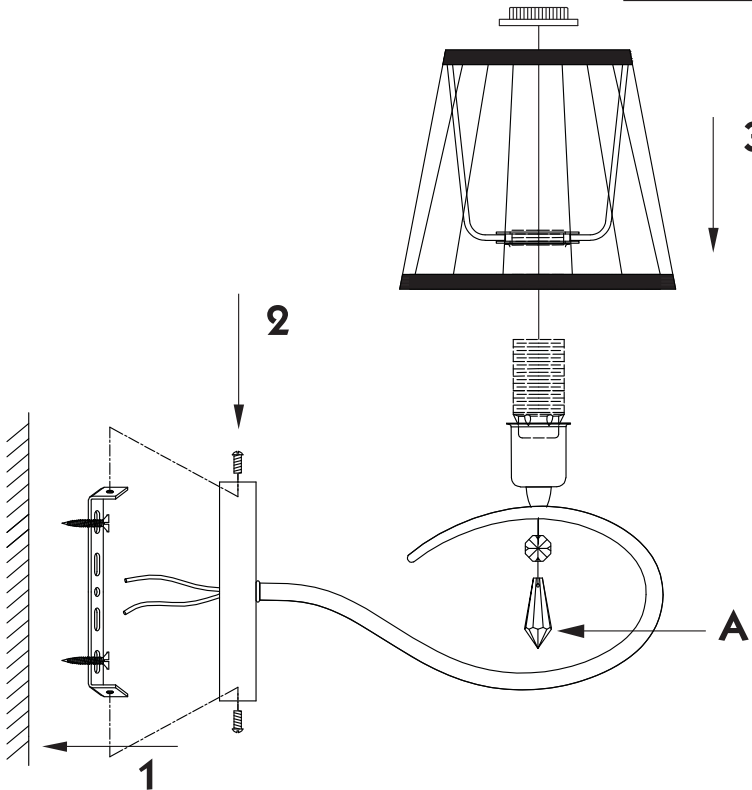

Instruction

Collection: Modern
Series: Talia
Model: MOD334-WL-01-N
Wall Lamps

A = 1

– Wall Lamps

1 x E14 (40w)

MAYTONI
DECORATIVE LIGHTING

www.maytoni.de