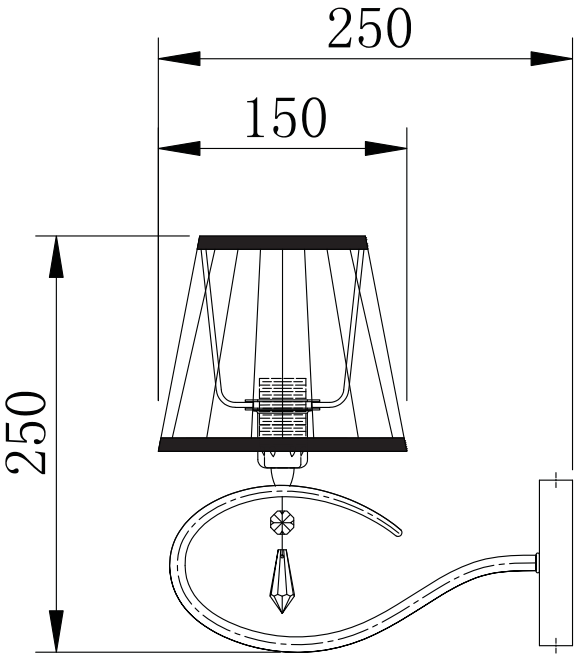

Instruction

Collection: Modern
Series: Talia
Model: MOD334-WL-01-N
Wall Lamps

A = 1

– Wall Lamps

1 x E14 (40w)

MAYTONI
DECORATIVE LIGHTING

www.maytoni.de