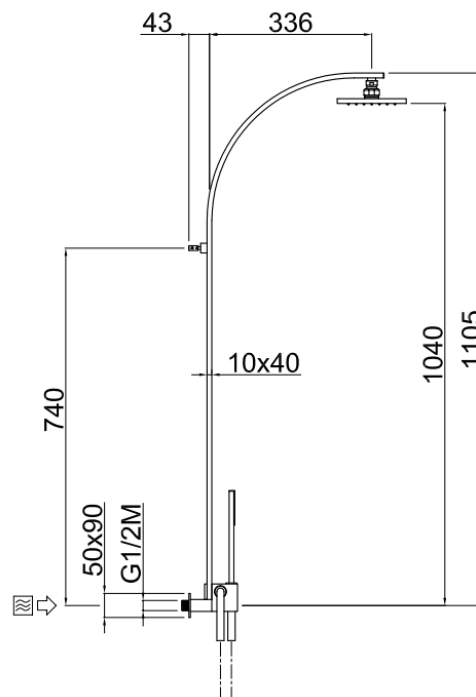

Select MySlim

Select, MySlim inspectable shower head
30012/ID-CR

TECHNICAL INFORMATION

Rectangular shower column with built-in holder with diverter and fixed shower holder. Non-liming inspectable and serviceable ultra-thin rectangular shower head 400x300 in chromed plated stainless steel. Non-liming inspectable and serviceable one jet shower in brass. PVC smooth double anti-torsionflexible hose cm 150. CHROME

Flow rate:

? Doccia o soffione?

PICTURE

SPARE PARTS

FEATURES

Rain jet

Non-liming

double anti-torsion

ecologic

inspectable rectangular

TECHNICAL DRAWING

FINISHINGS