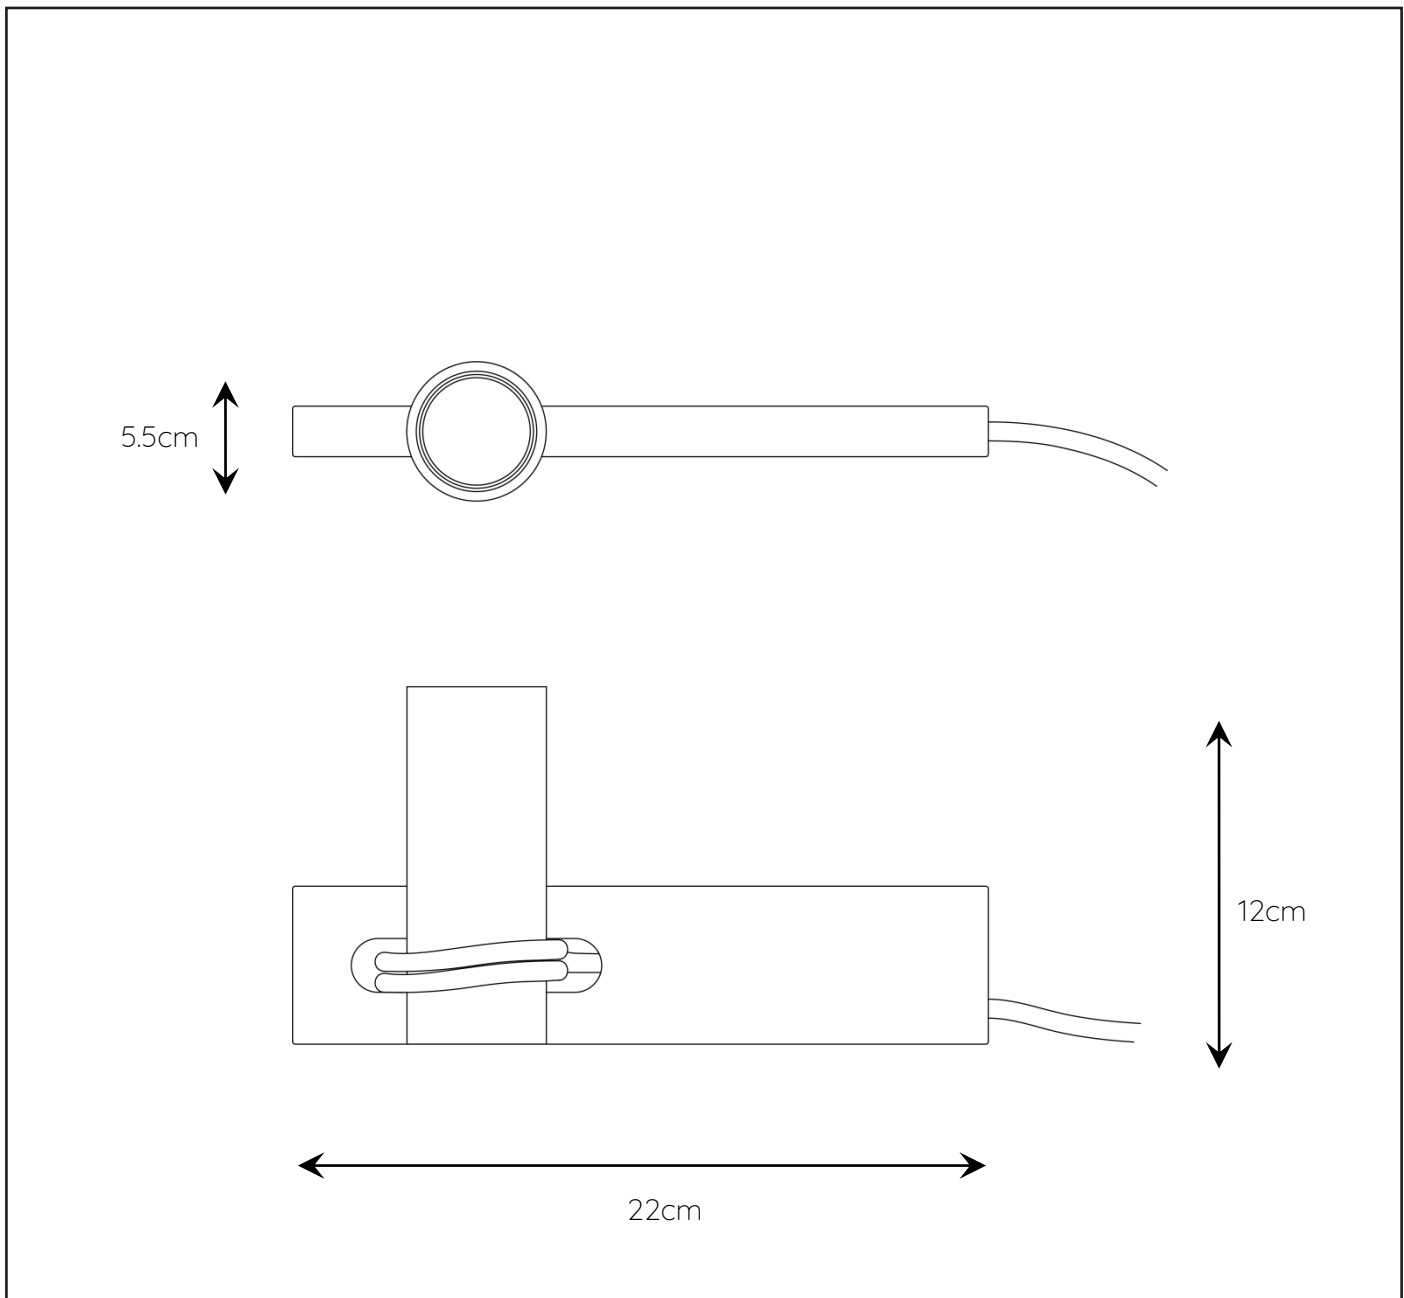

RECOMMENDED LUCIDE
LIGHT SOURCE

49032/05/65

Light source dimmable : Yes

Light source incl. : No

General

Dimensions LxWxH : 22 cm x 5.5cm x 12cm

Height minimum : -

Height maximum : -

Dimensions shade LxWxH : 5.5 cm x 5.5 cm x 12 cm

Main material : Concrete & Metal

Color : Grey&black

Style : Vintage

Shape : Rectangular

Weight : 0.88 kg

Warranty : 2 years

Product specifications

www.lucide.com

LUCIDE

TECHNICAL DRAWING & DIMENSIONS

TANNER

Item number : 39520/01/41

EAN code : 5411212390714

For more specifications, dimensions please visit

www.lucide.com

LUCIDE

INSTALLATION DRAWING SPECIFICATIONS