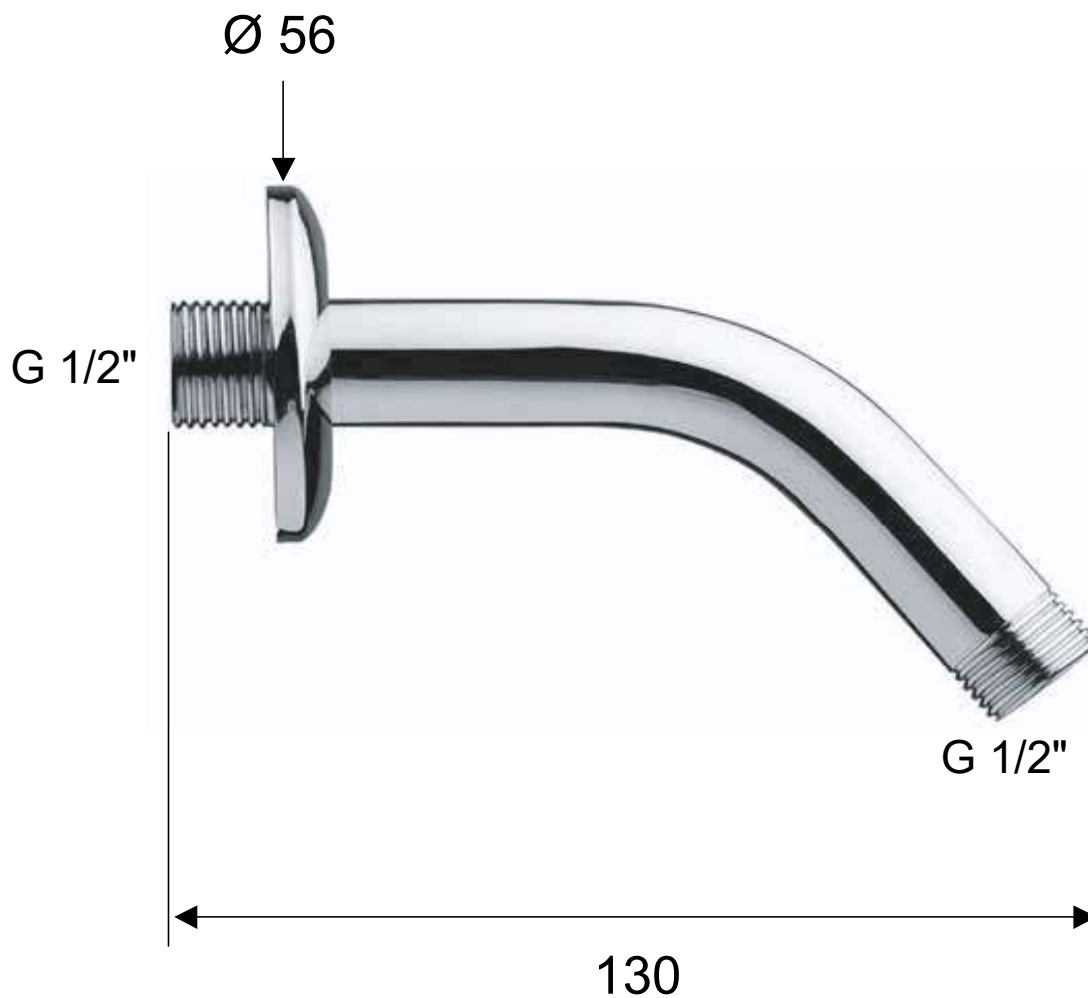

DANIEL

SCHEDA TECNICA TECHNICAL FEATURES

ART. COD.

A558

MATERIALI / MATERIALS

OTTONE CROMATO / CHROME PLATED BRASS

CROMATURA / CHROME PLATING

UNI EN 248