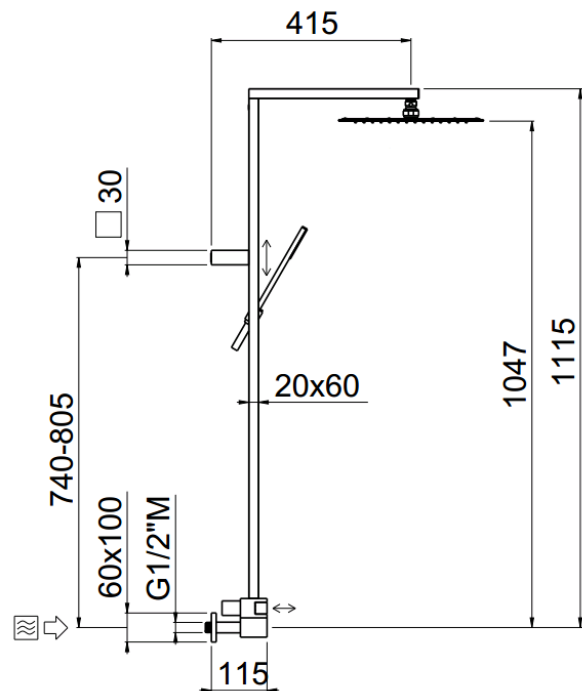

Vehla MySlim

Vehla soffione MySlim ispezionabile
30004-CR

TECHNICAL INFORMATION

Rectangular shower column with built-in holder with diverter and articulated shower holder. Non-liming inspectable and serviceable ultra-thin rectangular shower head 400x300 in chromed plated stainless steel. Non-liming inspectable and serviceable one jet shower in brass. PVC smooth double anti-torsionflexible hose cm 150. CHROME

Flow rate:

? Doccia o soffione?

PICTURE

SPARE PARTS

FEATURES

Rain jet

Non-liming

double anti-torsion

ecologic

inspectable rectangular

TECHNICAL DRAWING

FINISHINGS