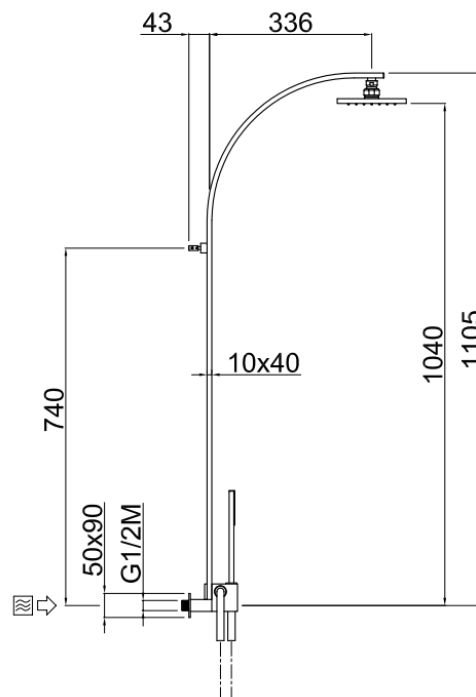

## TECHNICAL INFORMATION

Rectangular shower column with built-in holder with diverter and fixed shower holder. Non-liming inspectable and serviceable ultra-thin rectangular shower head 500x350 in chromed plated stainless steel. Non-liming inspectable and serviceable one jet shower in brass. PVC smooth double anti-torsionflexible hose cm 150. CHROME

## SPARE PARTS

## TECHNICAL DRAWING